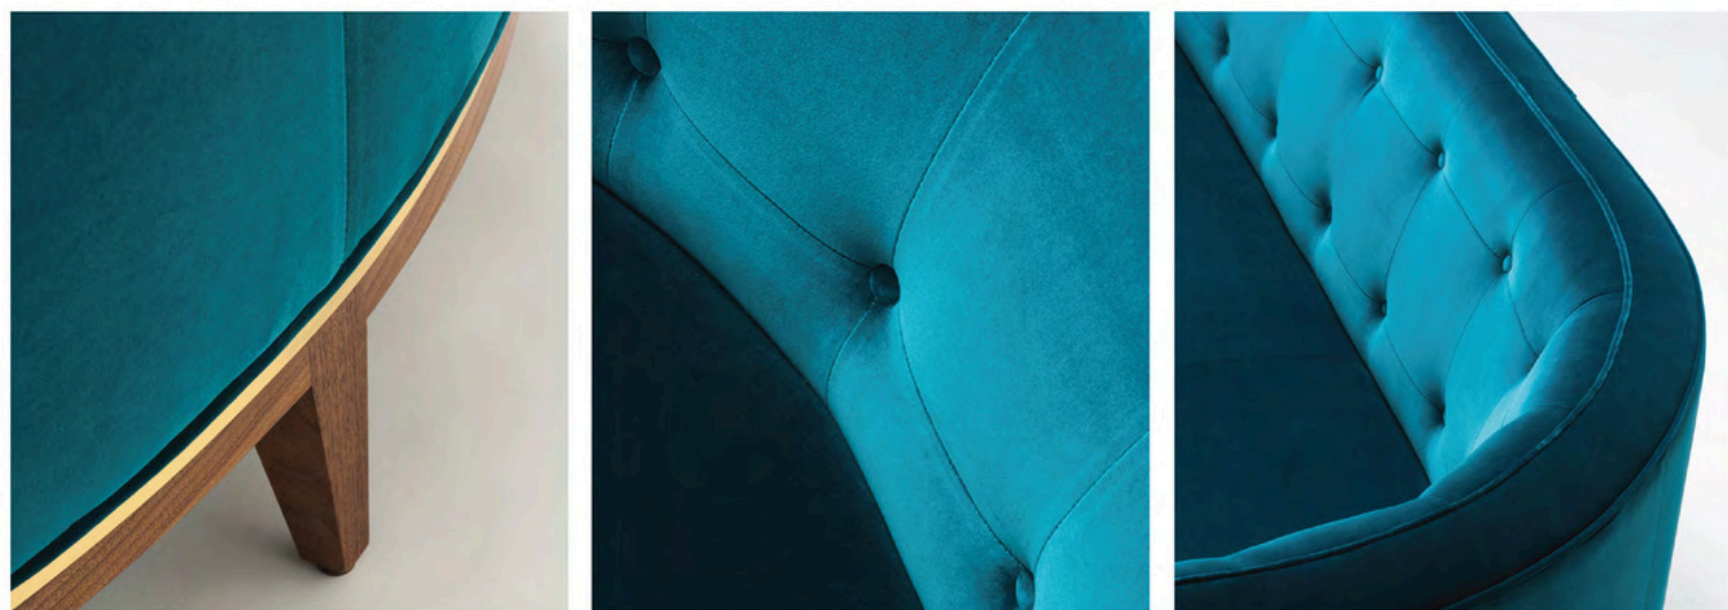

Leather

SONO COFFEETABLE

W 127 D 60 H 45cm

Suar Wood with stainless steel legs and zipper

BAYU SOFA

W 180 D 85 H 90cm

Velvet Fabric with teak legs and iron frame in gold finishing

BANOWATI SOFA