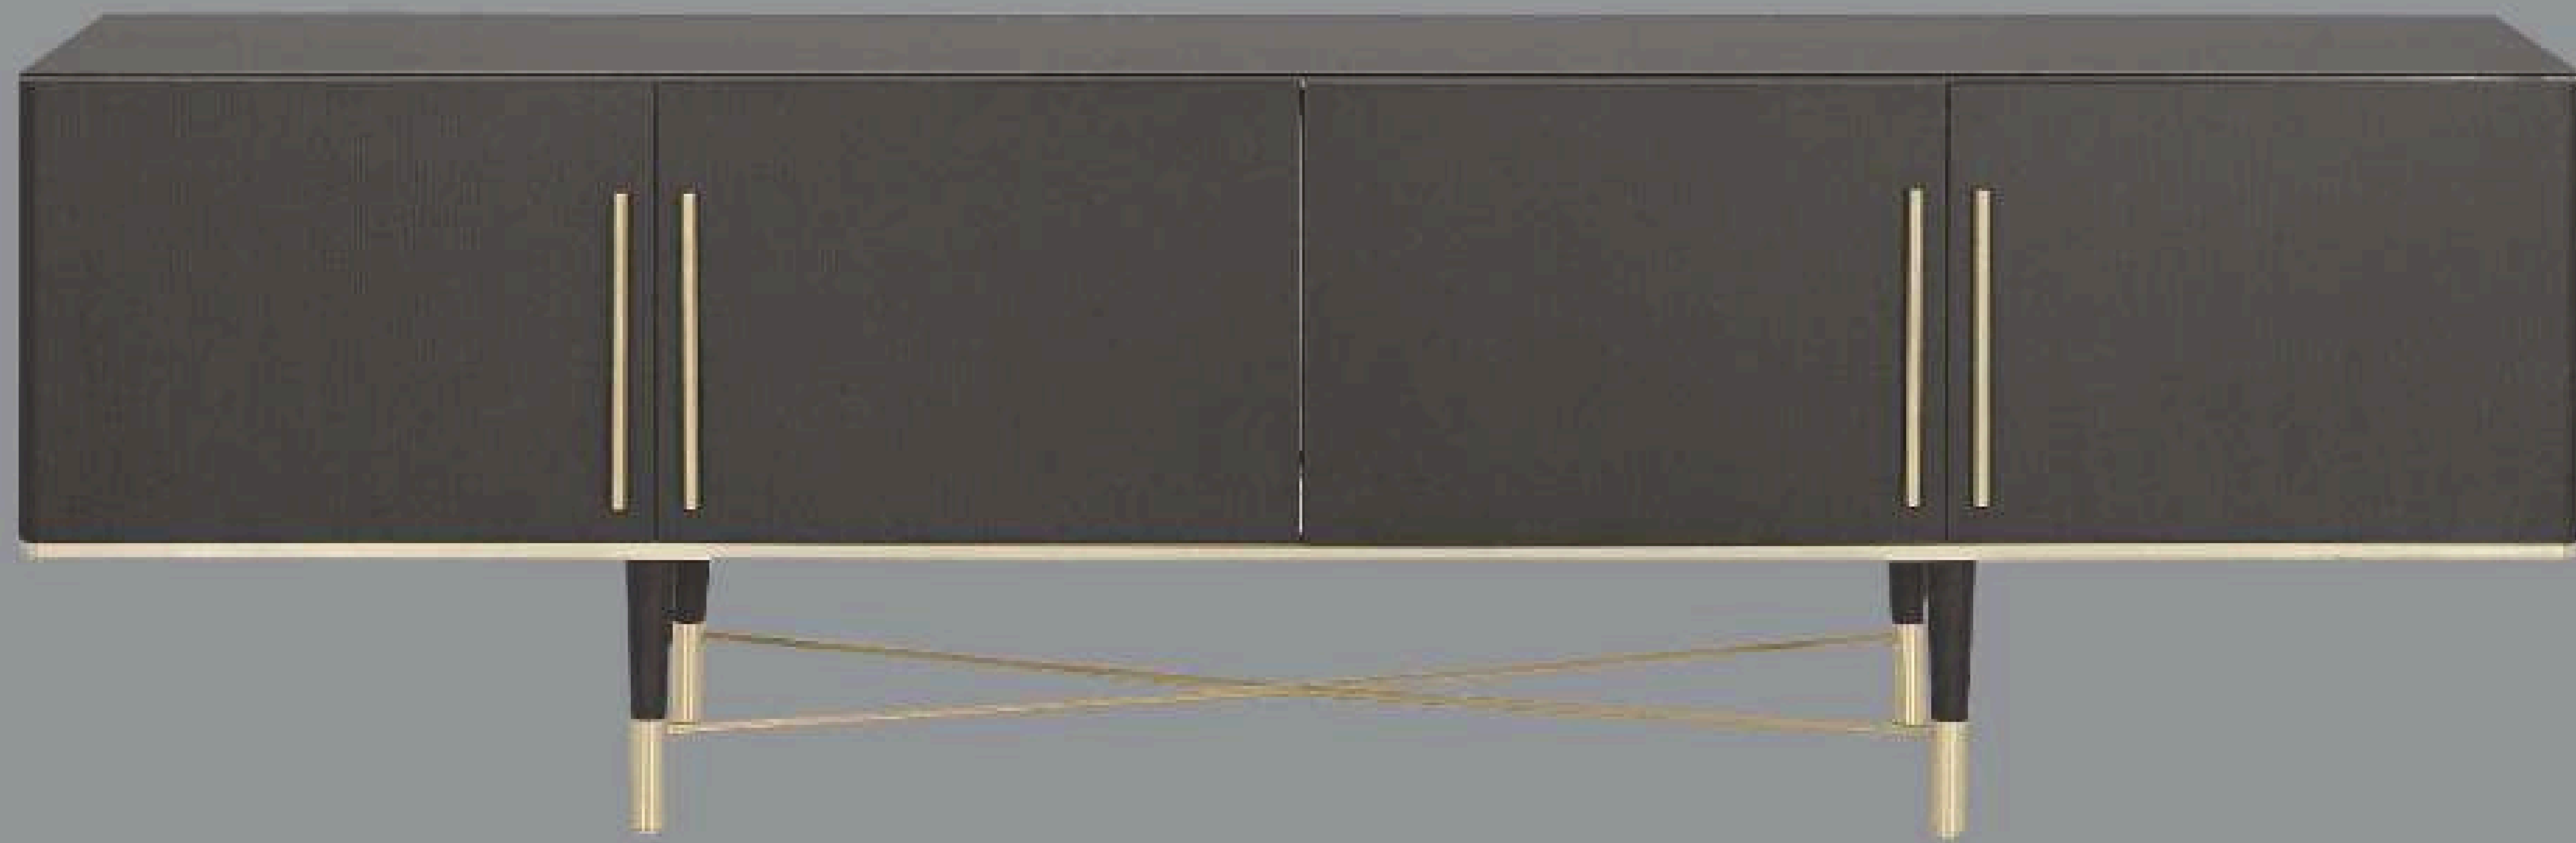

MORI COFFEE TABLE

W 60 D 60 H 45cm
Black Powder Coated Iron Frame
with Brown Finished Teak Top

BANDUNG COFFEE TABLE

W 120 D 50 H 45cm

Black Stain Finished White Ash Wood
with Black Powder Coated Iron Legs

TAMBARA COFFE TABLE

W 120 D 60H 40cm

Natural Finished Teak Wood Top
with Black Powder Coated Iron Legs

AMAZONA COFFEE TABLE

W 60 D 60 H 45cm
Natural Finished Teak Root
with 6mm Clear Tempered Glass Top

BISMA SIDE BOARD

W 150 D 40 H 75cm

Black Painted Mahogany Wood
with Brass Finished Iron Legs and Knobs

RAWANA CONSOLE

W 150 D 60 H 75cm

Black Painted Mahogany Wood
with Brass Finished Iron Legs

VESTRI SIDE BOARD

W 172 D 55 H 75cm
Natural Finished Teak Wood