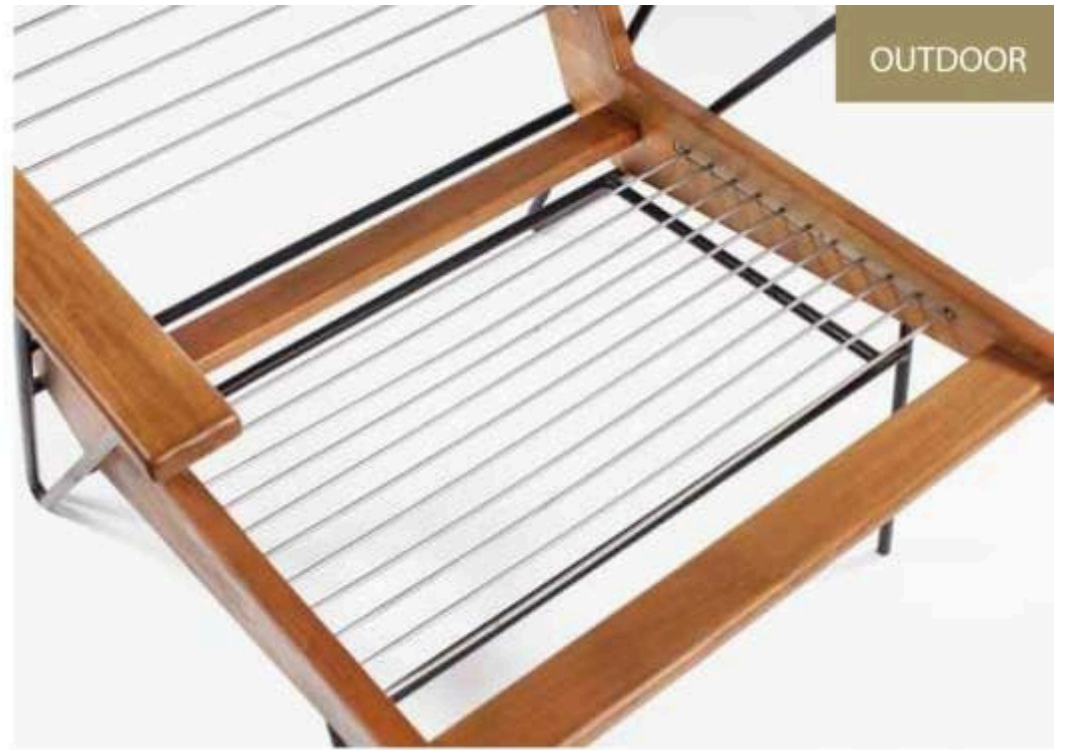

OUTDOOR

OD 1401
BOOMERANG CHAIR
78 x 65 x 81