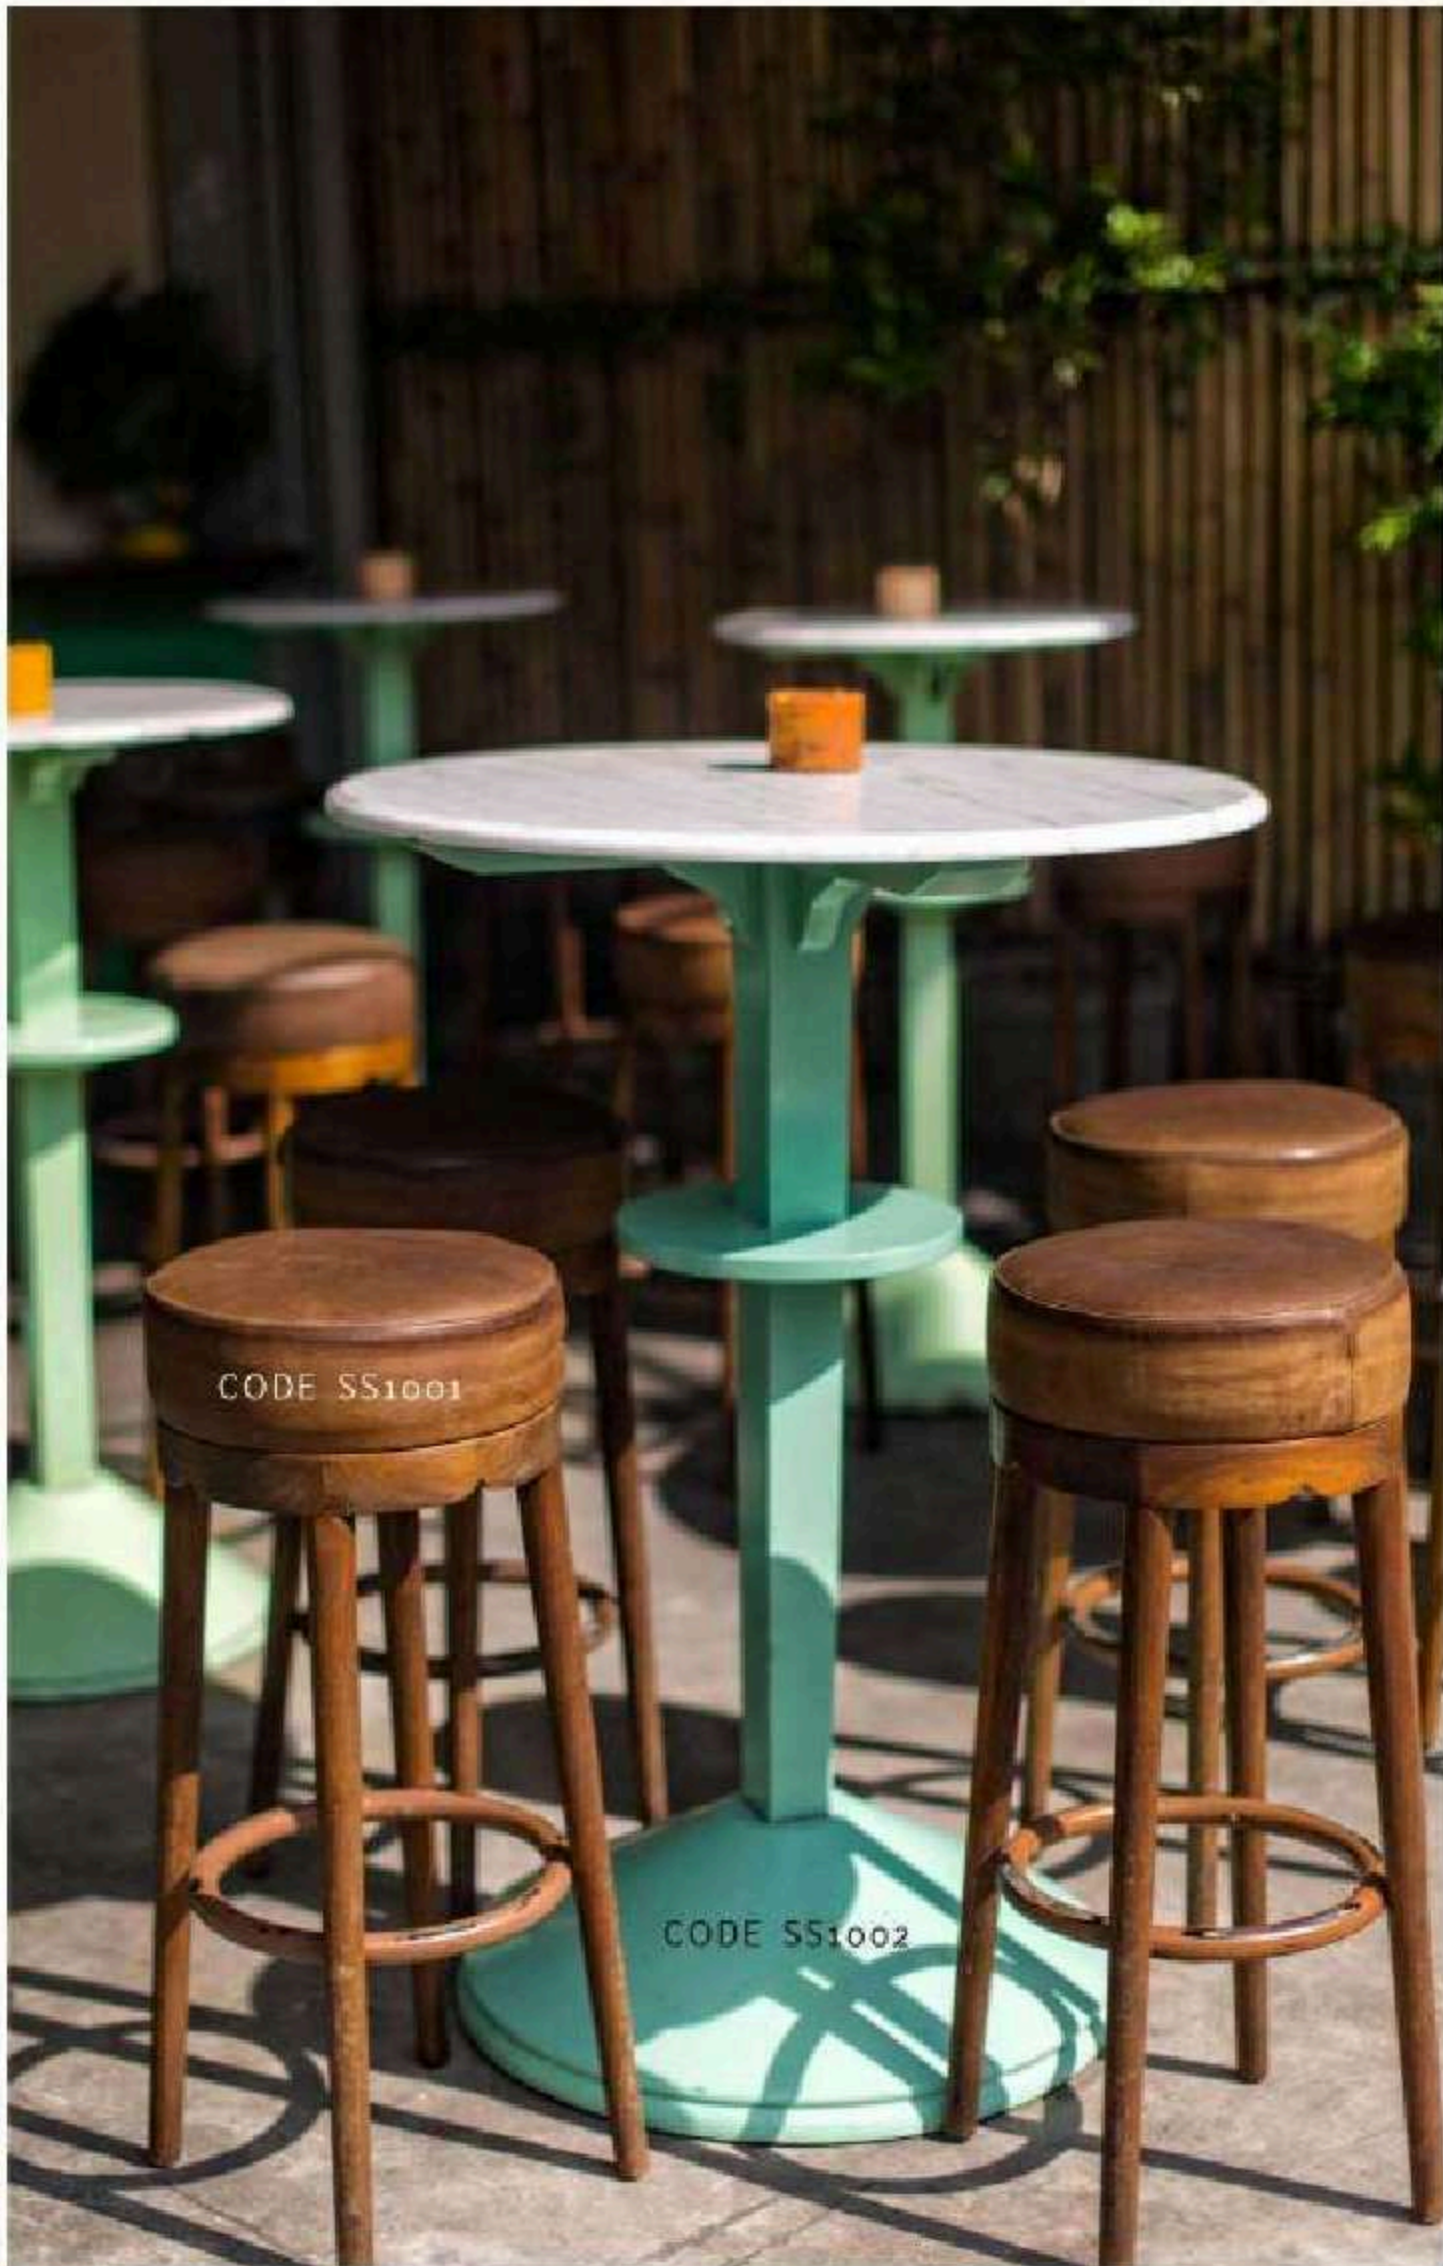

CODE GD1006

CODE GD1007

CODE GD1008

CODE GD1009

Saigon 79th
Street

Descriptions:

- 1. Sofa CODE DR1001
- 2. Coffee Table CODE DR1002
- 3. Rattan Stools CODE DR1003
- 4. Rattan Sofa CODE DR1004

Riverview Terrace