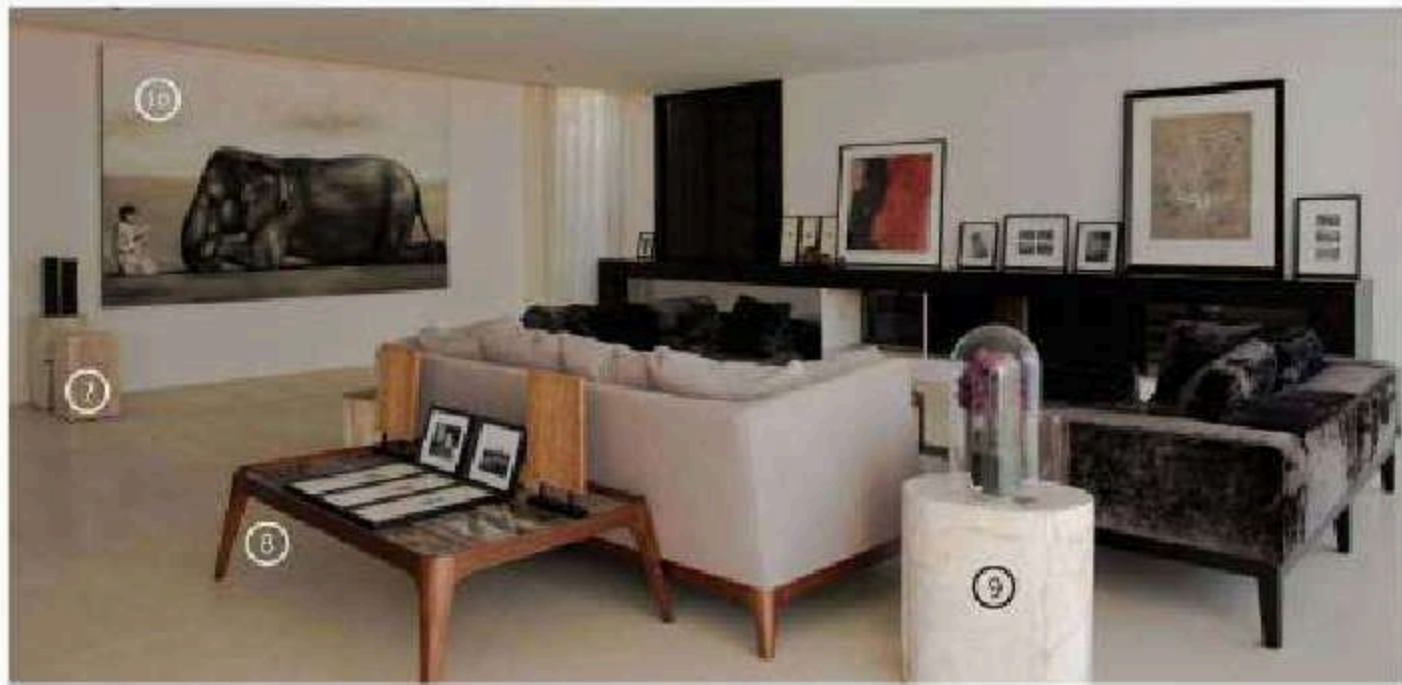

Descriptions:

1. Side Table	CODE FR1006	6. Squared Black Petrified Wood	CODE FR1011
2. Night Lamp	CODE FR1007	7. Squared White Petrified Wood	CODE FR1012
3. Queen Size Bed	CODE FR1008	8. Coffee Table	CODE FR1013
4. 2 Seater Sofa	CODE FR1009	9. Oval Petrified Wood	CODE FR1014
5. Stool	CODE FR1010	10. Painting	CODE FR1015