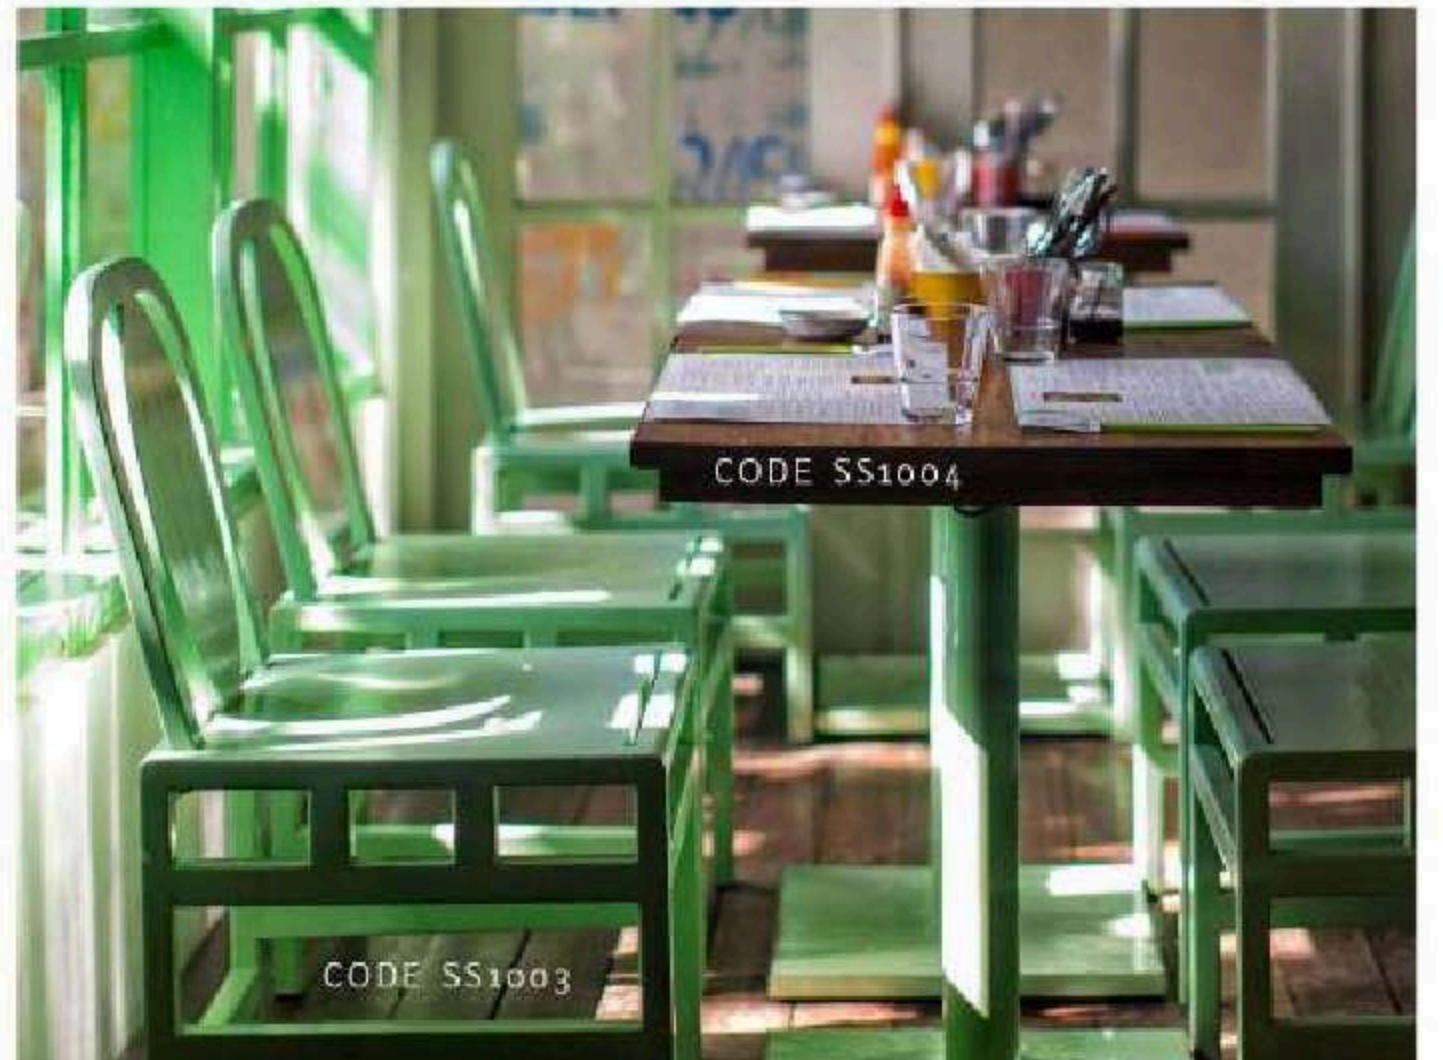

CODE GD1006

CODE GD1007

CODE GD1008

CODE GD1009

Saigon 79th
Street

Descriptions:

- 1. Sofa CODE DR1001
- 2. Coffee Table CODE DR1002
- 3. Rattan Stools CODE DR1003
- 4. Rattan Sofa CODE DR1004

Riverview Terrace