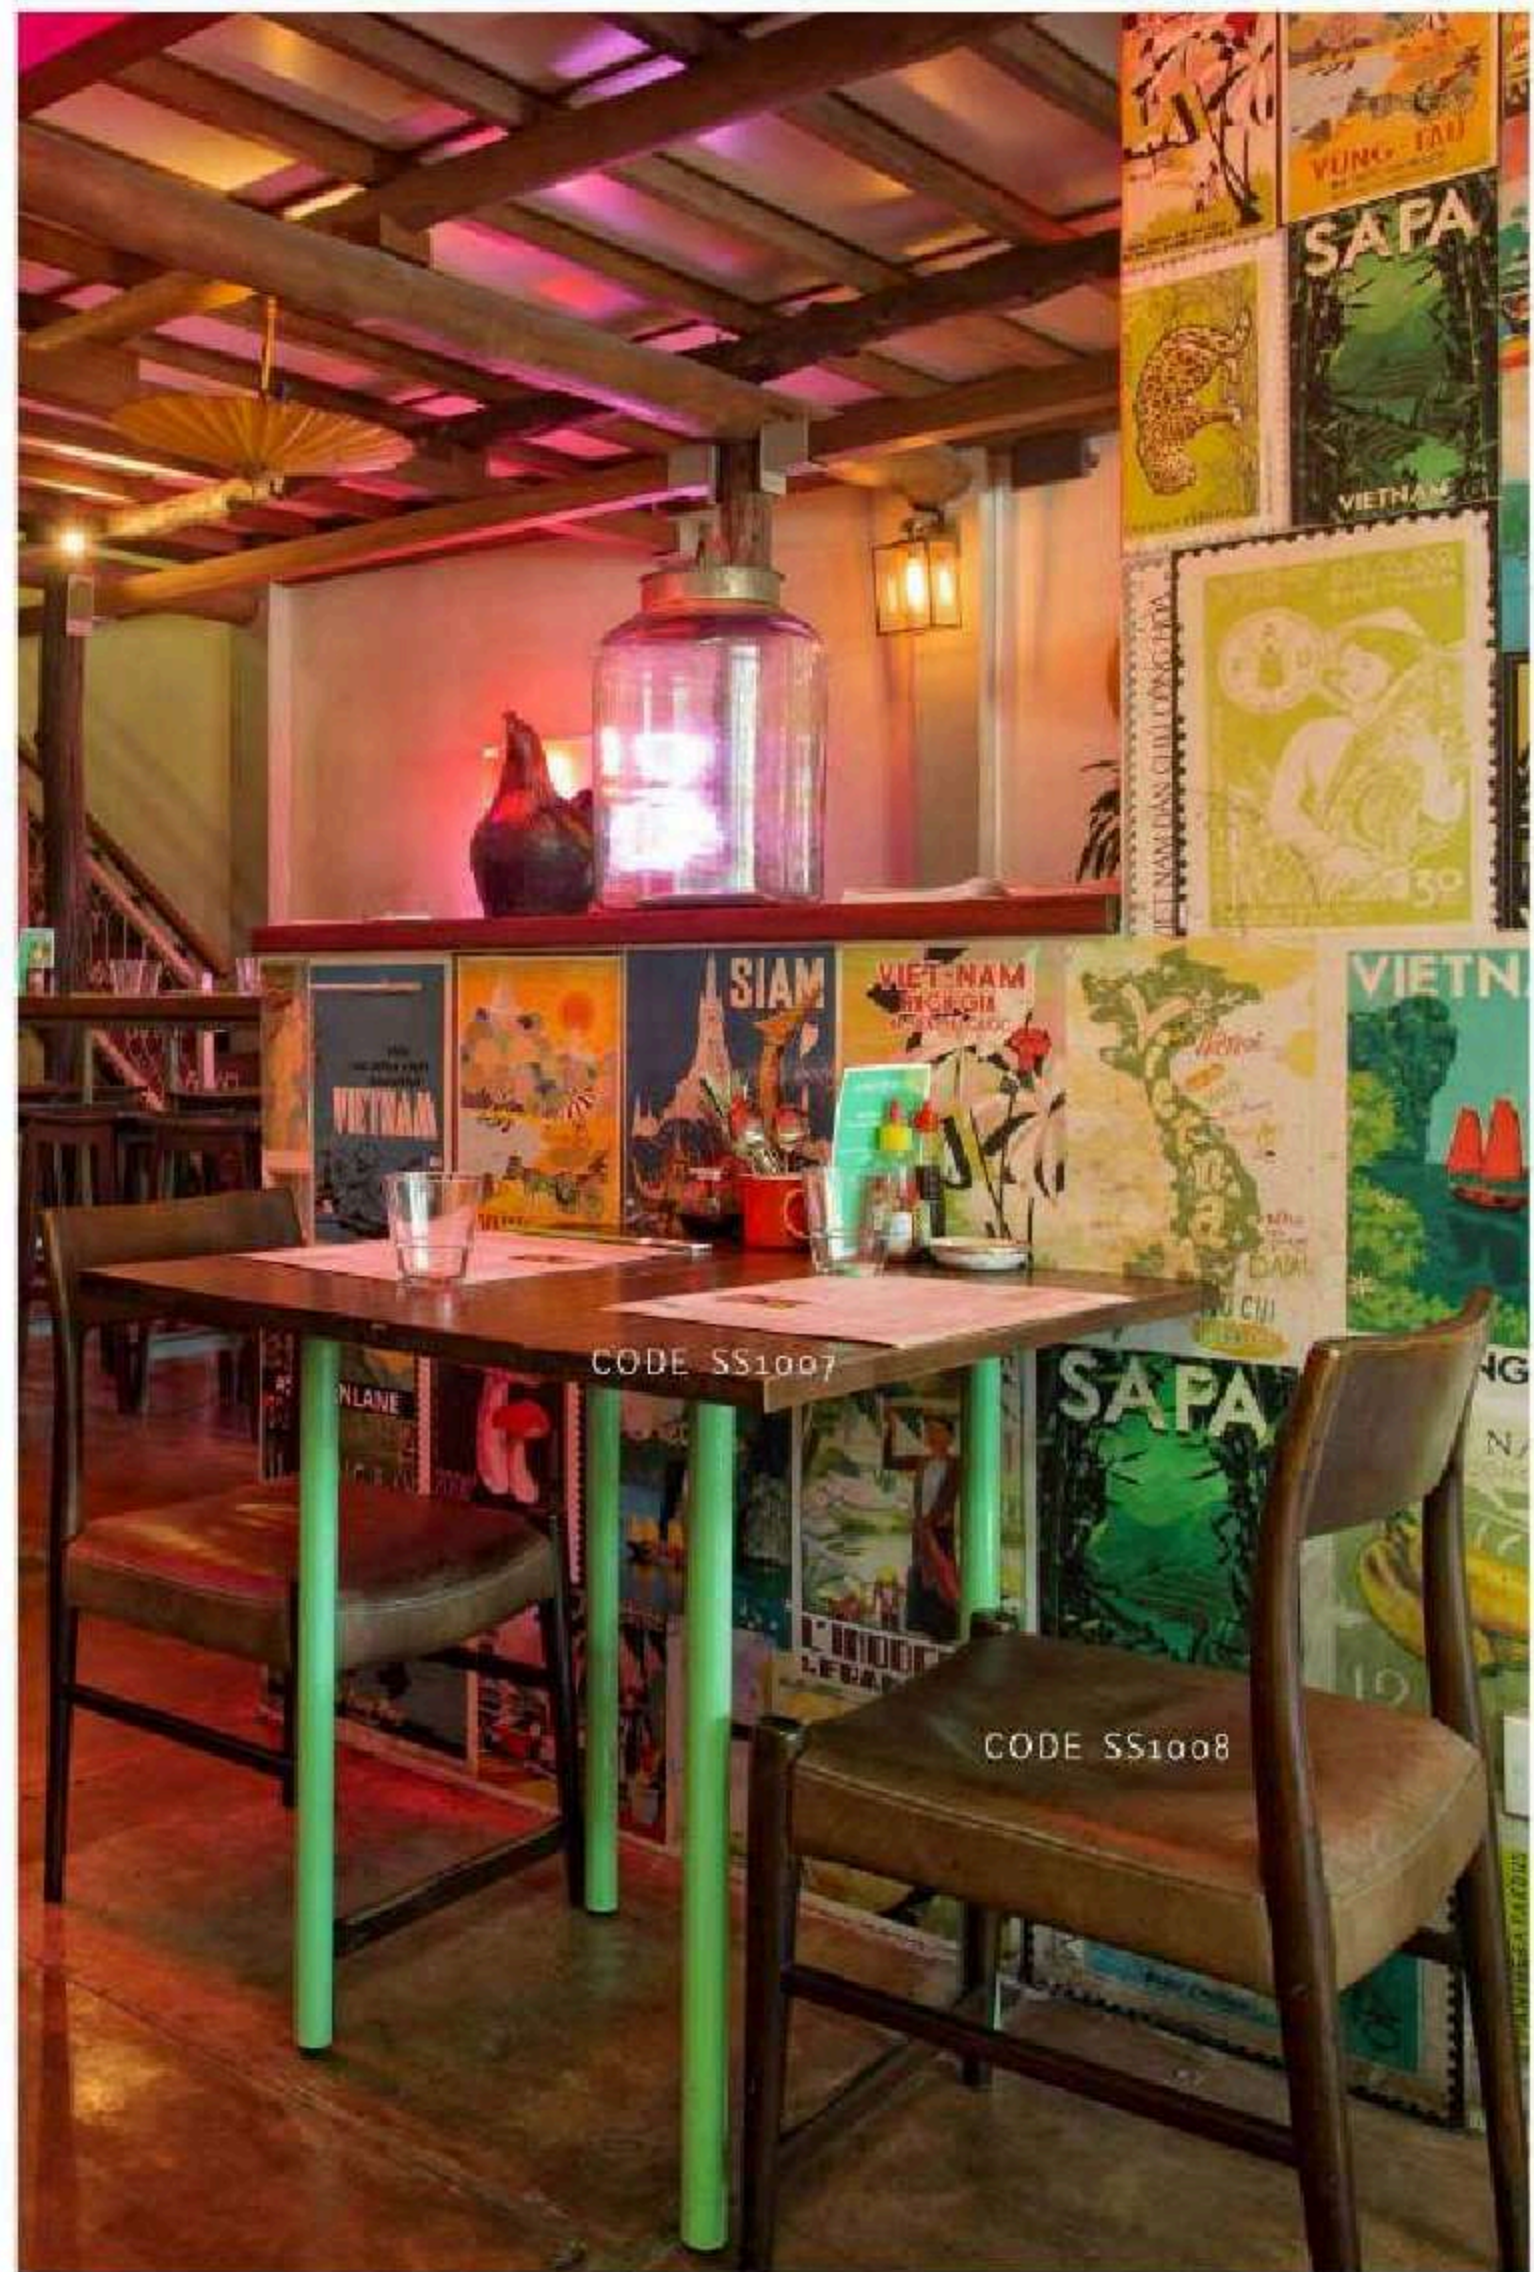

CODE GD1006

CODE GD1007

CODE GD1008

CODE GD1009

Saigon 79th
Street

Descriptions:

- 1. Sofa CODE DR1001
- 2. Coffee Table CODE DR1002
- 3. Rattan Stools CODE DR1003
- 4. Rattan Sofa CODE DR1004

Riverview Terrace

Descriptions:

- 1. 2 Seater Sofa CODE RV1001
- 2. Coffee Table CODE RV1002
- 3. Rug CODE RV1003
- 4. Lounge Chair CODE RV1004

Descriptions:

- | | |
|---------------|-------------|
| 1. Side Table | CODE RV1005 |
| 2. Night Lamp | CODE RV1006 |
| 3. Bed Frame | CODE RV1007 |
| 4. Console | CODE RV1009 |