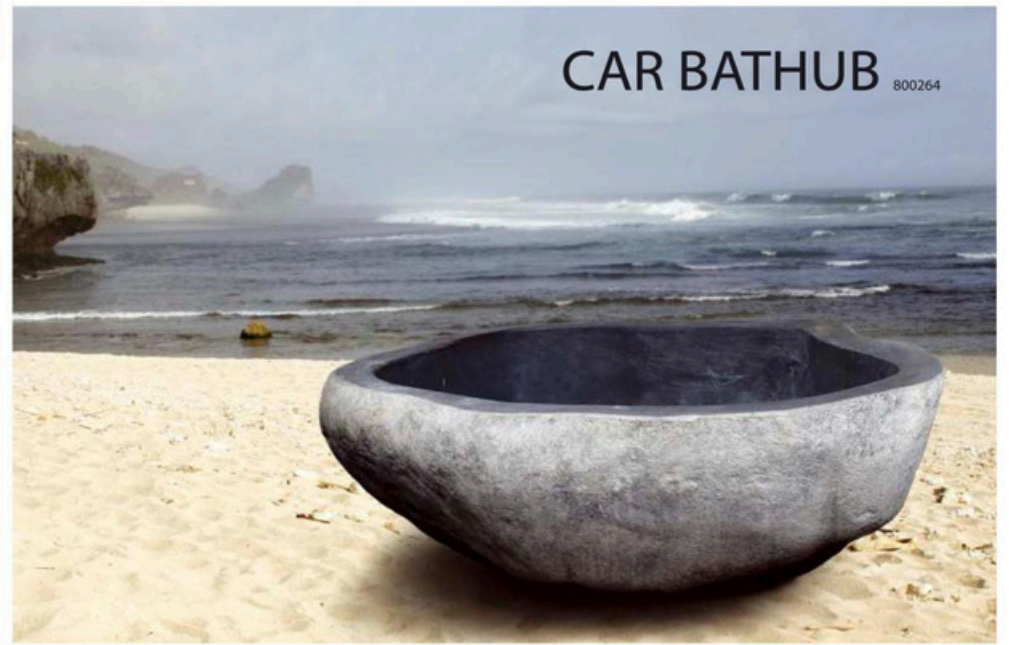

SQUARE DAYBED 900246

LOVECHAIR 900203

ROUND 900202

KALYMNOS Cushion and Glass for the table

SLING ROUND Sofa

2 Corner, 4 Middle & 1 Table | 900252

REPOSE AND ENJOY YOURSELF

PHILO LOUNGER 900244
SIDE TABLE 900245

FAY DAYBED 900239

NIKI DAYBED PENTAGON 900256

SHOWER RATTAN 900250

DIAMOND HANGING LAMP 900260

BOTTLE HANGING LAMP 900261

CAR BATHUB 800264

• SQUARE Umbrella Base 800317

• TORCH 800316