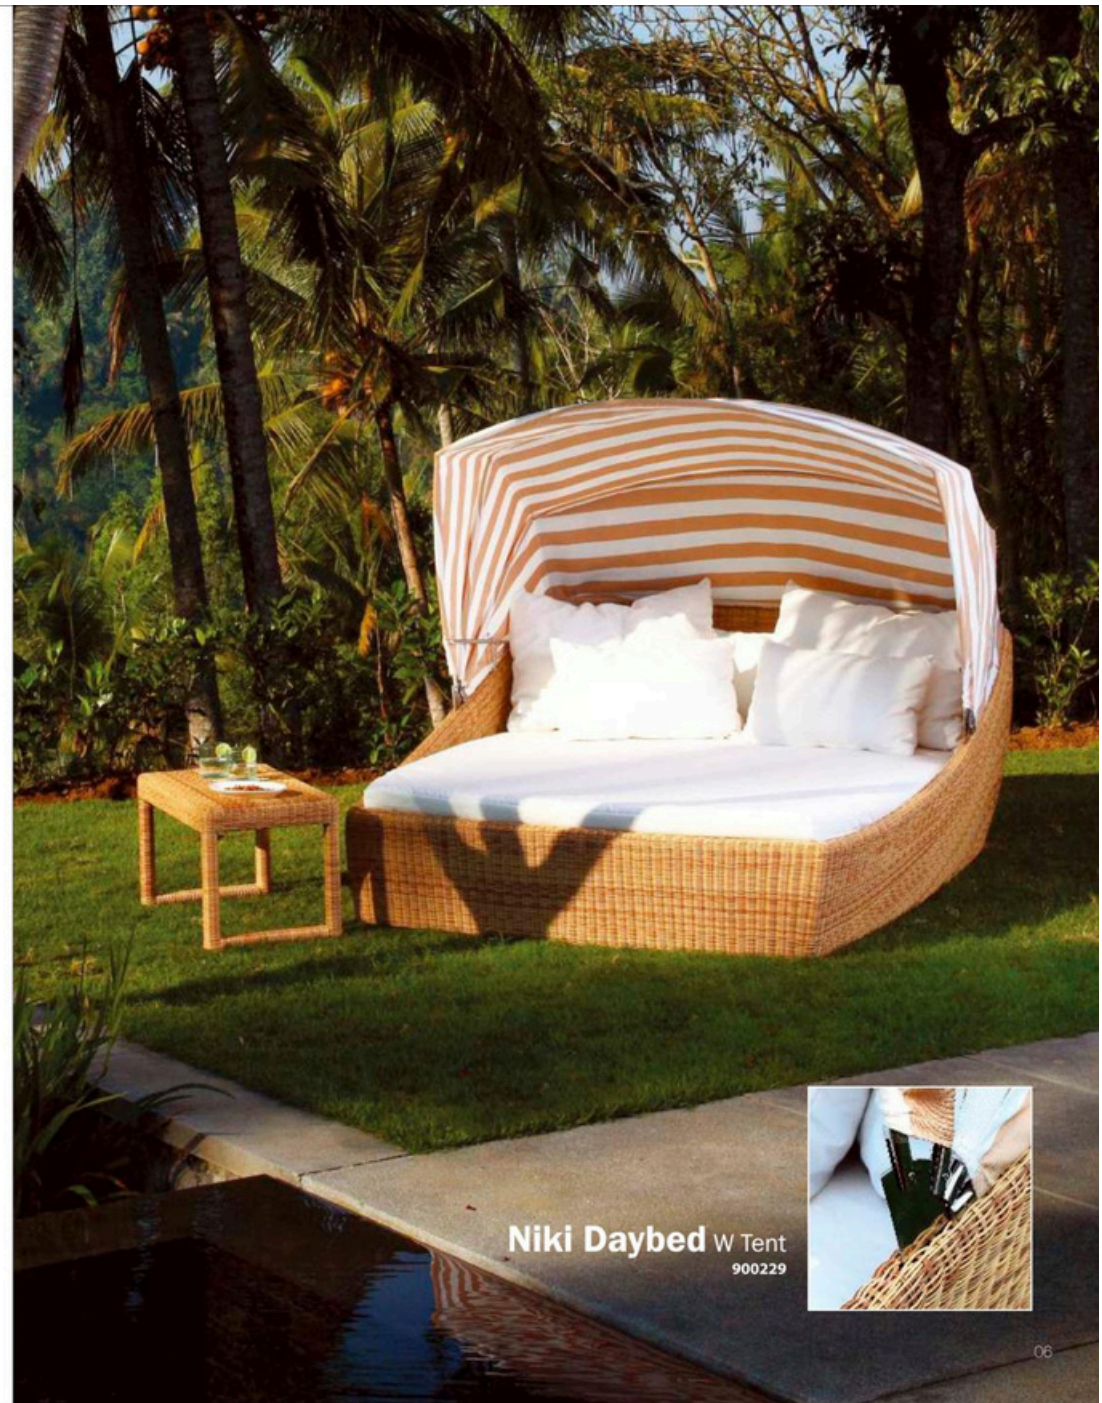

PRODUCT CATALOG

Polyrattan Collection

TABA
900111

SAN REMO set 900101

CLAUS set 900102

Niki Daybed 900230

Paradiso 900114

Mohito Daybed
900188

Niki Daybed W Tent
900229

CHILL OUT

Uncover 900112
With Cover 900113

TREND SOFA 200 900115

c d
a b

900116 MODULAR

a b
d c

GUADALAJARA 900117