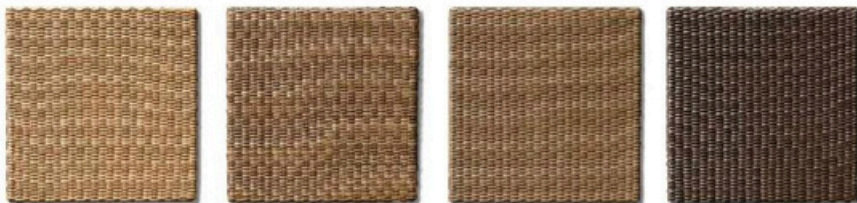

WASHBASIN 800292

CLOTHS HAMPER 900251

POLYRATTAN MOTIVE

ICE WHITE

WHITE

WHITE WASH

GREY

IRISH COFFEE

BLACK

HONEY

CROCO

COFFEE CREAM

JAVA BROWN

FABRIC CUSHION MOTIVE

FLOWER 1

FLOWER 3