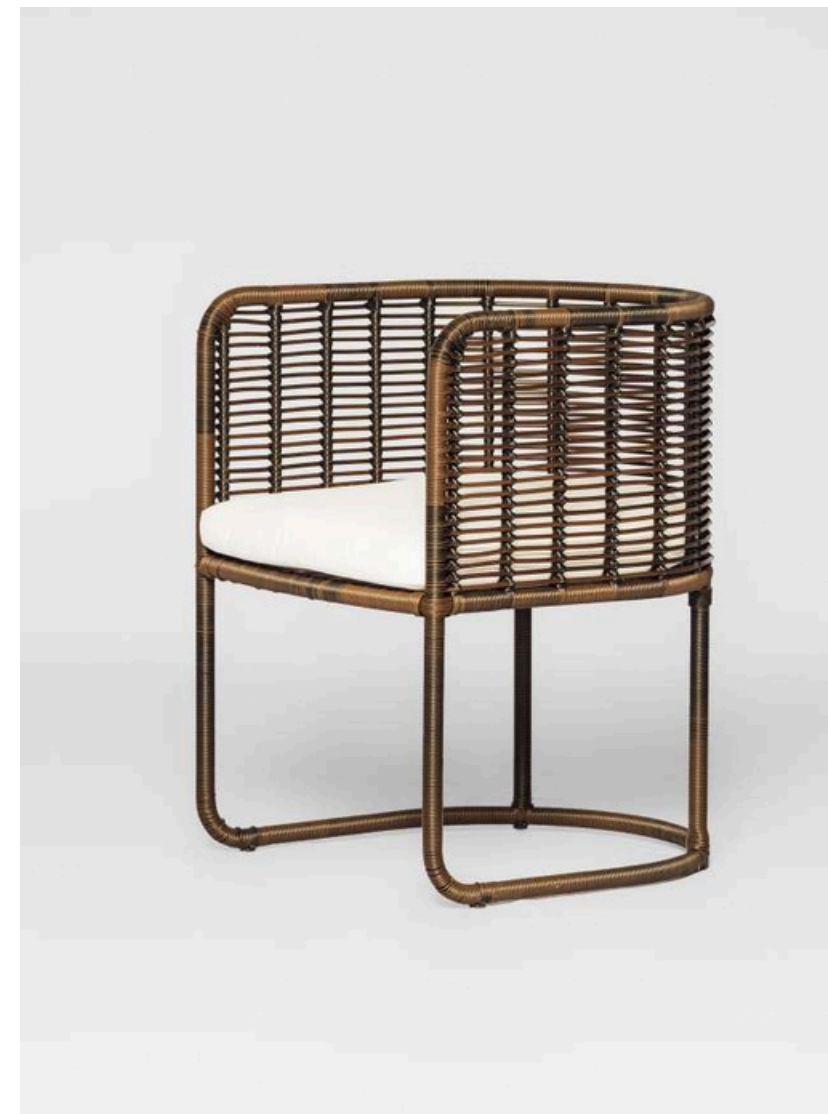

36

OUTDOOR COLLECTION

ANDAKARA POOL LOUNGER

Materials

Aluminium, outdoor rope, outdoor fabric, quick dryfoam.

Dimensions

197 cm in W x 70 cm in D x 35 cm in H.

RASMI DINING TABLE

Materials
Aluminium, black tinted glass, outdoor
rope.
Dimensions
100 cm in W x 100 cm in D x 72 cm in H.

BARUNA DINING CHAIR

Materials
Aluminium, outdoor rope, outdoor fabric,
quick dryfoam.
Dimensions
60 cm in W x 70 cm in D x 65 cm in H.