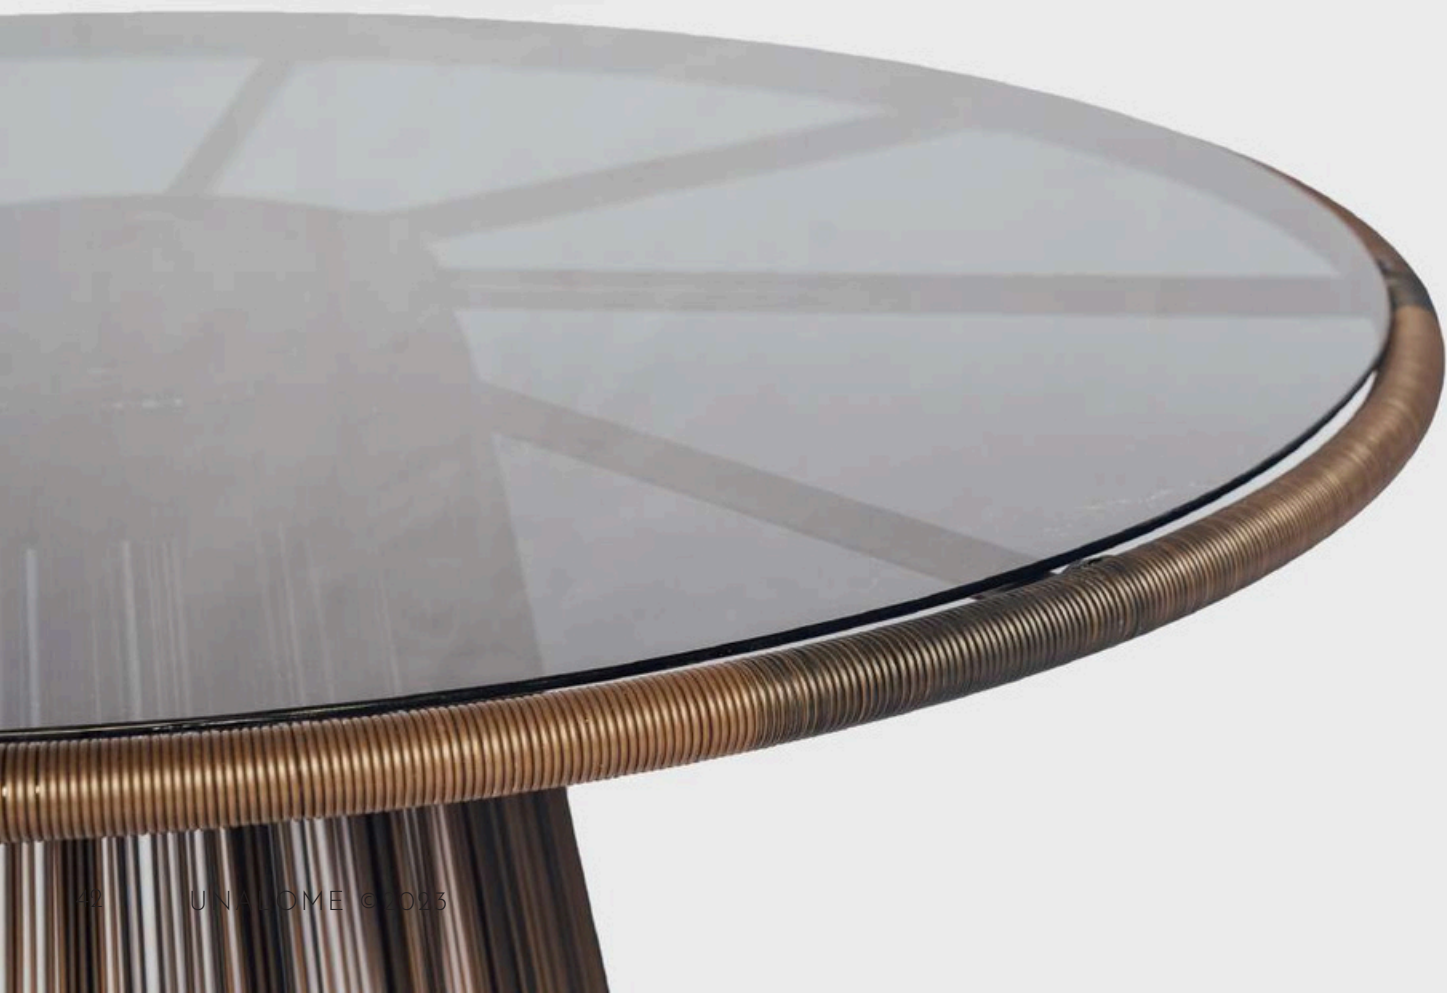

Dimensions

80 cm in W x 70 cm in D x 75 cm in H.

DELILAH SET

a.DELILAH DINING CHAIR

Materials
Aluminium frame, synthetic rope,
indoor foam, indoor fabric.
Dimensions
60 cm in W x 50 cm in D x 73 cm in H.

b.DELILAH DINING TABLE

36

OUTDOOR COLLECTION

ANDAKARA POOL LOUNGER

Materials

Aluminium, outdoor rope, outdoor fabric, quick dryfoam.

Dimensions

197 cm in W x 70 cm in D x 35 cm in H.

RASMI DINING TABLE

Materials
Aluminium, black tinted glass, outdoor
rope.
Dimensions
100 cm in W x 100 cm in D x 72 cm in H.

BARUNA DINING CHAIR

Materials
Aluminium, outdoor rope, outdoor fabric,
quick dryfoam.
Dimensions
60 cm in W x 70 cm in D x 65 cm in H.