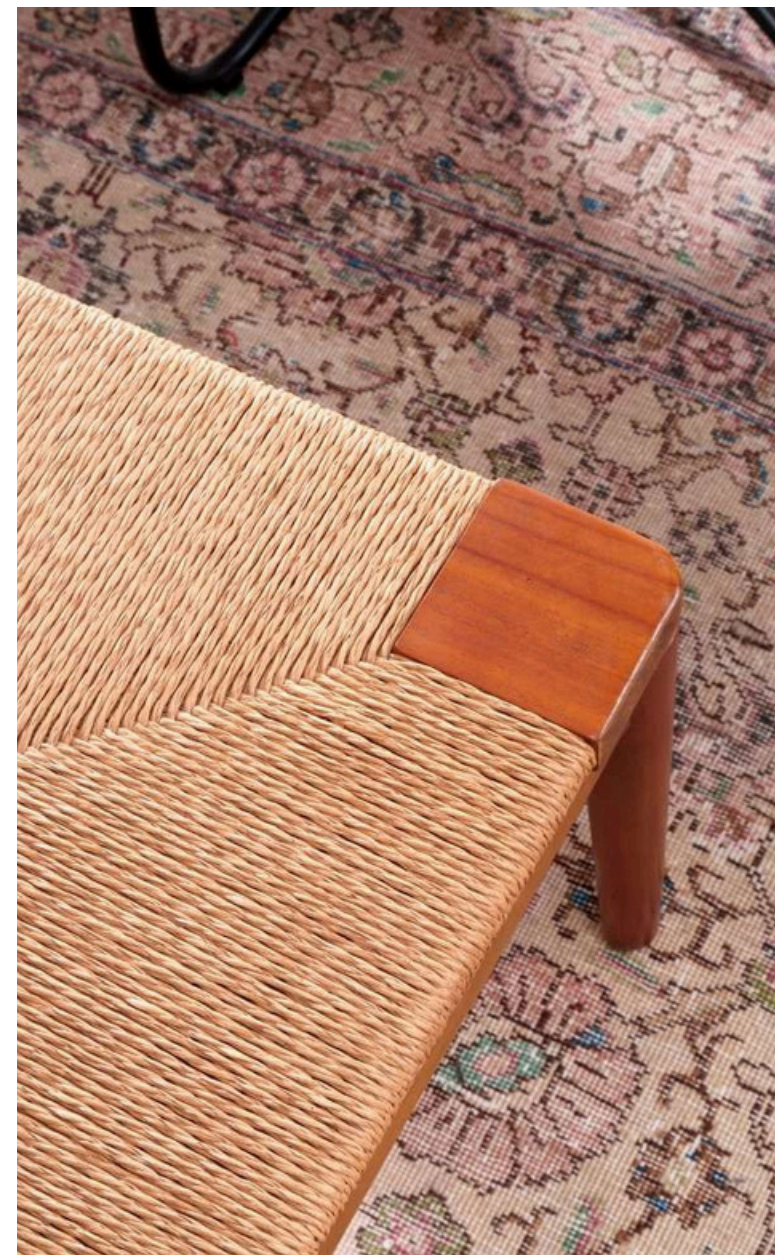

SWASMITHA COFFEE TABLE

Materials

Aluminium, solid teak wood, conrate top.

Dimensions

60 cm in W x 60 cm in D x 30 cm in H.

ISHVARA STANDING LIGHT

Materials
Solid teak wood, rattan cover.
Dimensions
45 cm in W x 45 cm in D x
140 cm in H.