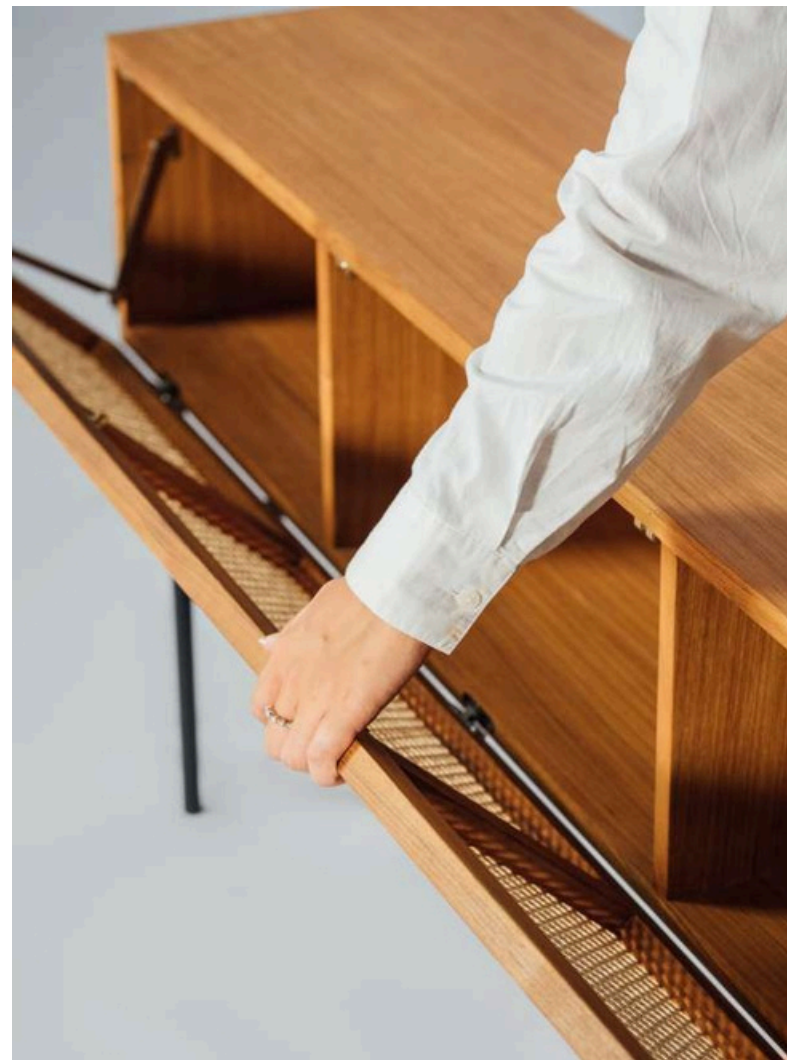

SWASMITHA LOUNGE CHAIR

Materials
Solid teak wood, black genuine leather.
Dimensions
75 cm in W x 70 cm in D x 75 cm in H.

ISHVARA TABLE

Materials
Aluminium legs, genuine rattan.
Dimensions
140 cm in W x 38 cm in D x 66,5 cm in H.