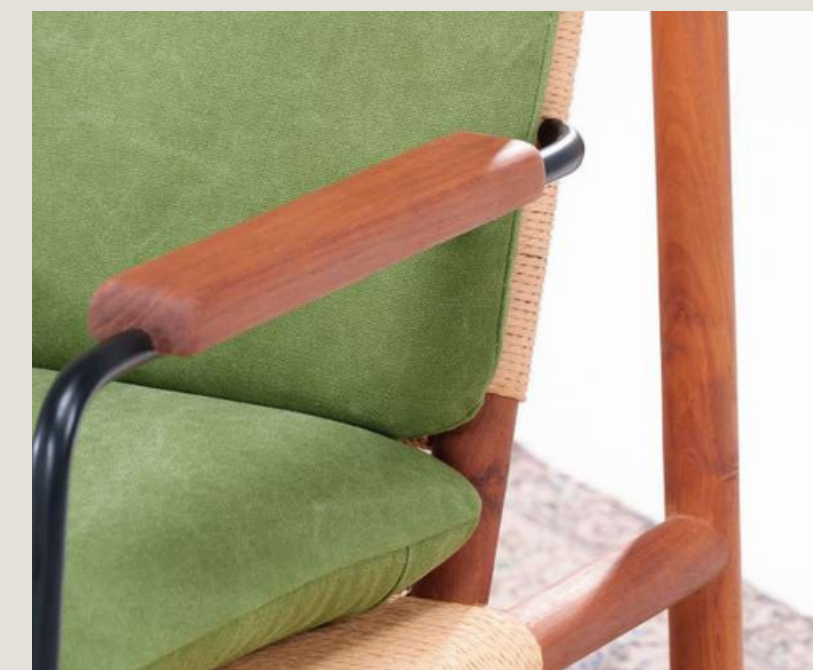

PRATITA COFFEE TABLE

Materials

Solid teak wood, aluminium base,
powder coated.

Dimensions

40 cm in W x 40 cm in D x 50 cm in H.

PRATITA LOUNGE CHAIR

Materials

Solid teak wood, synthetic rope, indoor
foam, aluminum detail.

Dimensions

80 cm in W x 70 cm in D x 75 cm in H.

DELILAH SET

a.DELILAH DINING CHAIR

Materials
Aluminium frame, synthetic rope,
indoor foam, indoor fabric.
Dimensions
60 cm in W x 50 cm in D x 73 cm in H.

b.DELILAH DINING TABLE