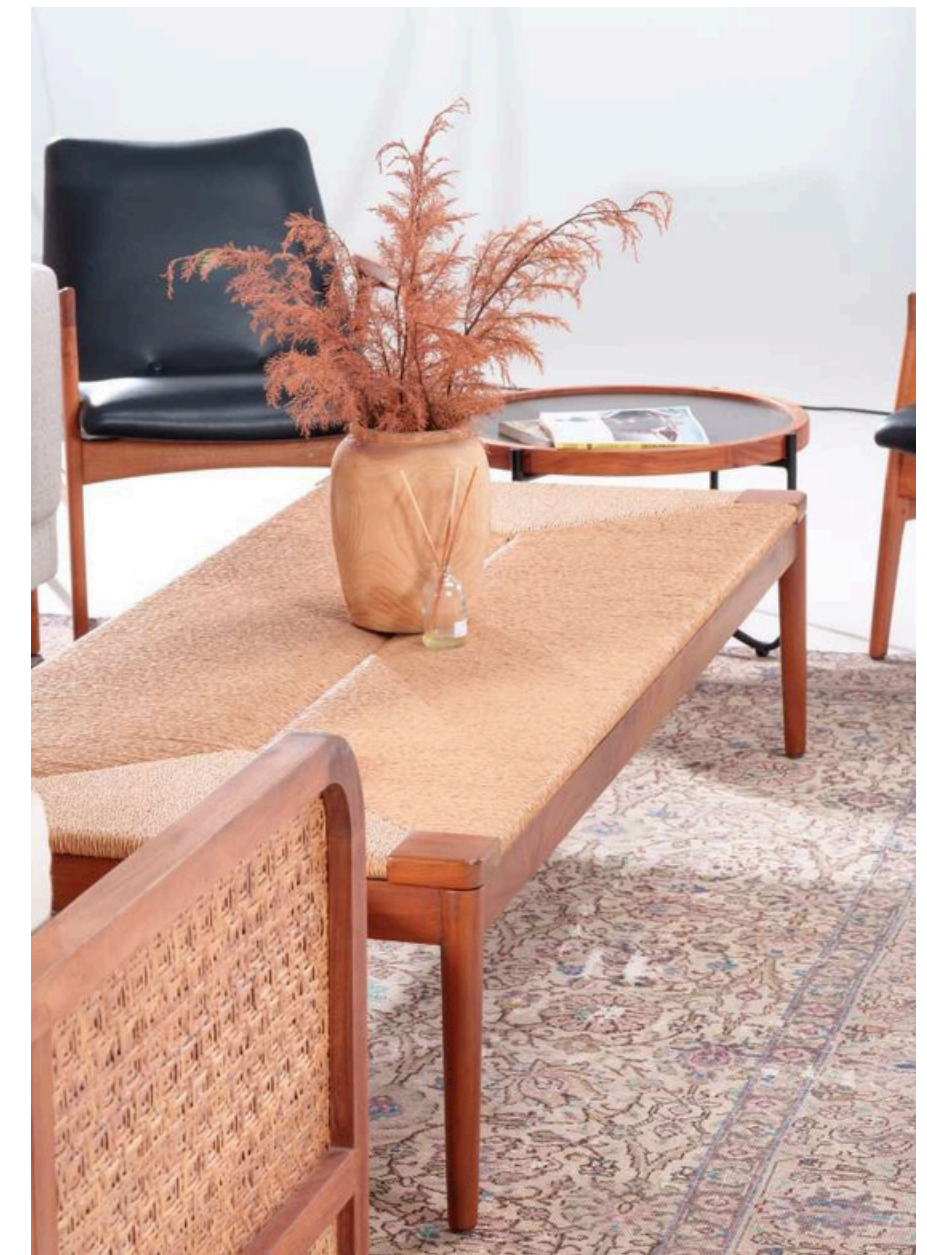

SWASMITHA COFFEE TABLE

Materials

Aluminium, solid teak wood, conrate top.

Dimensions

60 cm in W x 60 cm in D x 30 cm in H.

ISHVARA STANDING LIGHT

Materials
Solid teak wood, rattan cover.
Dimensions
45 cm in W x 45 cm in D x
140 cm in H.

ISHVARA TABLE

Materials
Solid teak wood, synthetic rope.
Dimensions
80 cm in W x 70 cm in D x 40 cm in H.

ISHVARA SOFA

Materials
Solid teak wood, indoor foam, indoor fabric.
Dimensions
230 cm in W x 90 cm in D x 65 cm in H.

KALKI LOUNGE CHAIR

Materials
Solid teak wood, genuine rattan, indoor foam, indoor fabric, aluminum detail.
Dimensions
75 cm in W x 75 cm in D x 83 cm in H.

TETIA
LOUNGE CHAIR

TETIA
COFFEE TABLE

a.TETIA COFFEE TABLE

Dimensions

80 cm in W x 70 cm in D x 75 cm in H.

DELILAH SET

a.DELILAH DINING CHAIR

Materials
Aluminium frame, synthetic rope,
indoor foam, indoor fabric.
Dimensions
60 cm in W x 50 cm in D x 73 cm in H.

b.DELILAH DINING TABLE