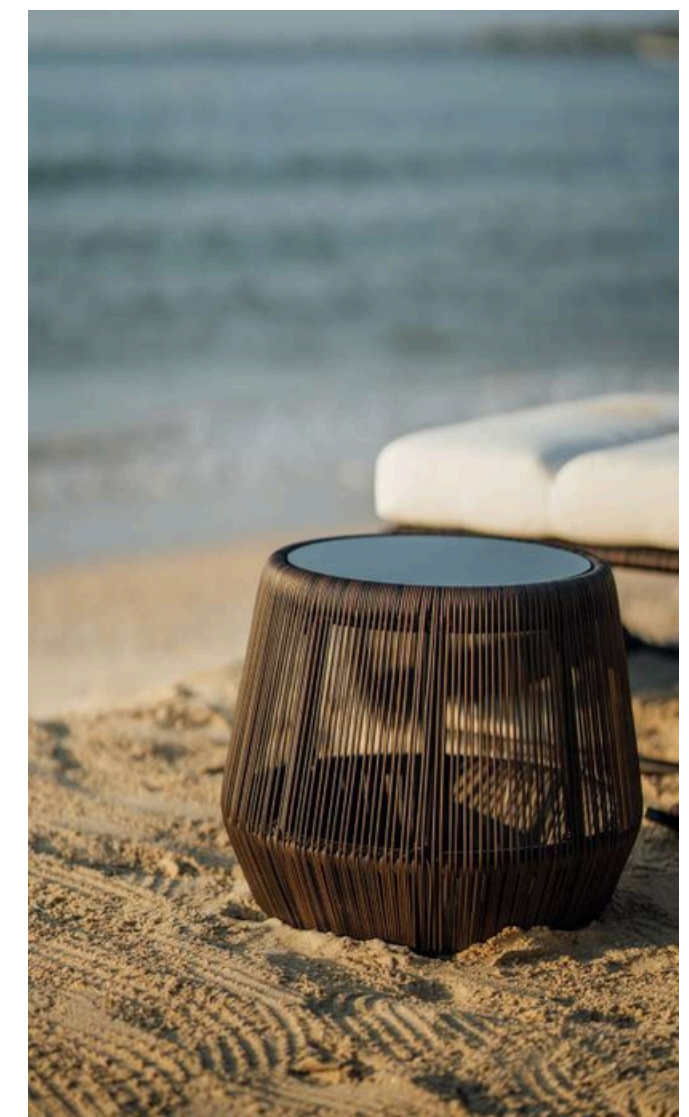

36

OUTDOOR COLLECTION

ANDAKARA POOL LOUNGER

Materials

Aluminium, outdoor rope, outdoor fabric, quick dryfoam.

Dimensions

197 cm in W x 70 cm in D x 35 cm in H.

RASMI DINING TABLE