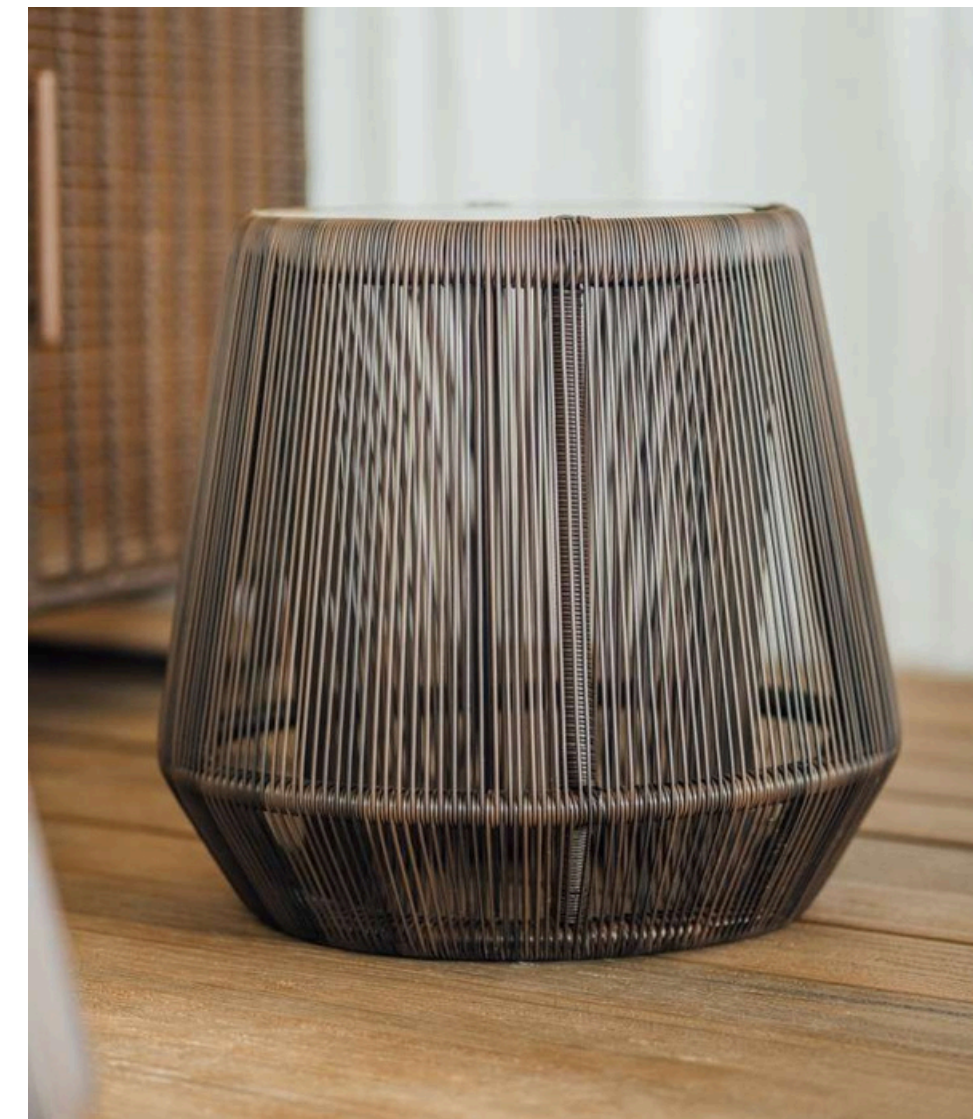

ARUNIKA CABANA SET

a. ARUNIKA SOFA

b. ARUNIKA RECTANGLE SIDE TABLE

c. ARUNIKA LOUNGE CHAIR

d. ARUNIKA ROUND COFFEE TABLE

e. ARUNIKA MINI BAR

a. ARUNIKA LOUNGE CHAIR

Materials
Aluminium, outdoor rope, outdoor fabric, quick dry foam.
Dimensions
86 cm in W x 90,4 cm in D x 72 cm in H.

ARUNIKA SOFA

Materials
Aluminium, solid teak wood, outdoor rope, outdoor fabric, quick dry foam.
Dimensions
200 cm in W x 150 cm in D x 67 cm in H.

b. ARUNIKA RECTANGLE SIDE TABLE

Materials
Solid teak wood.
Dimensions
70 cm in W x 38 cm in D x 38 cm in H.

ARUNIKA ROUND COFFEE TABLE

Materials

Aluminium, black tinted glass, outdoor rope.

Dimensions

40,5 cm in W x 40,5 cm in D x 51 cm in H.

ARUNIKA MINI BAR

Materials

Aluminium, solid teak wood, galaxy black granite, outdoor rope.