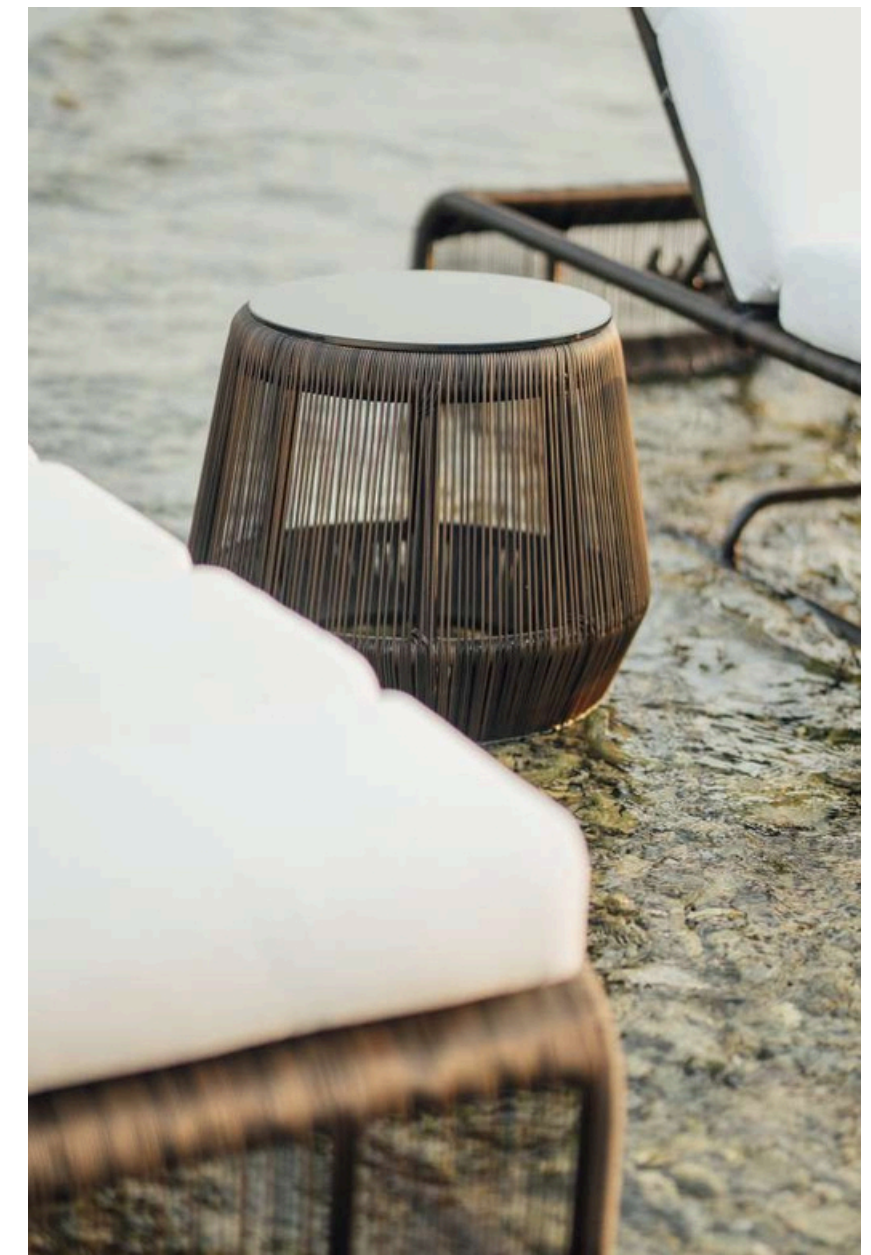

36

OUTDOOR COLLECTION

ANDAKARA POOL LOUNGER

Materials

Aluminium, outdoor rope, outdoor fabric, quick dryfoam.

Dimensions

197 cm in W x 70 cm in D x 35 cm in H.

RASMI DINING TABLE