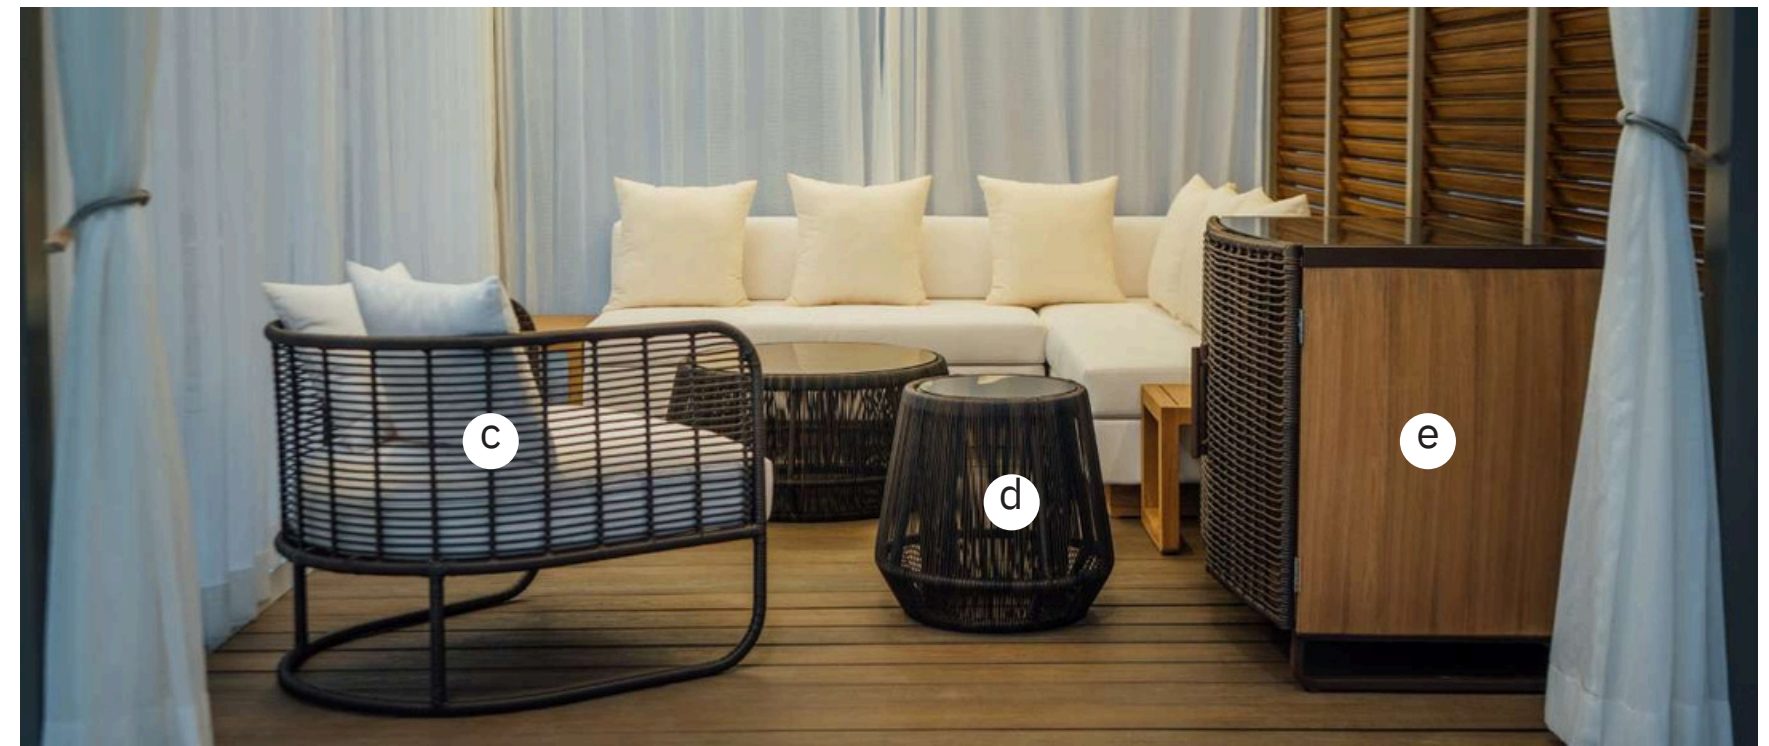

Materials
Aluminium, black tinted glass, outdoor
rope.
Dimensions
100 cm in W x 100 cm in D x 72 cm in H.

BARUNA DINING CHAIR

Materials
Aluminium, outdoor rope, outdoor fabric,
quick dryfoam.
Dimensions
60 cm in W x 70 cm in D x 65 cm in H.

WOOD FRAME

Materials
Solid teak wood.
Dimensions
200 cm in W x 80 cm in D x 30 cm in H.

GINARI LOUNGE CHAIR

Materials
Solid teak wood, aluminum base, quick
dry foam, outdoor fabric.
Dimensions
50 cm in W x 60 cm in D x 75 cm in H.