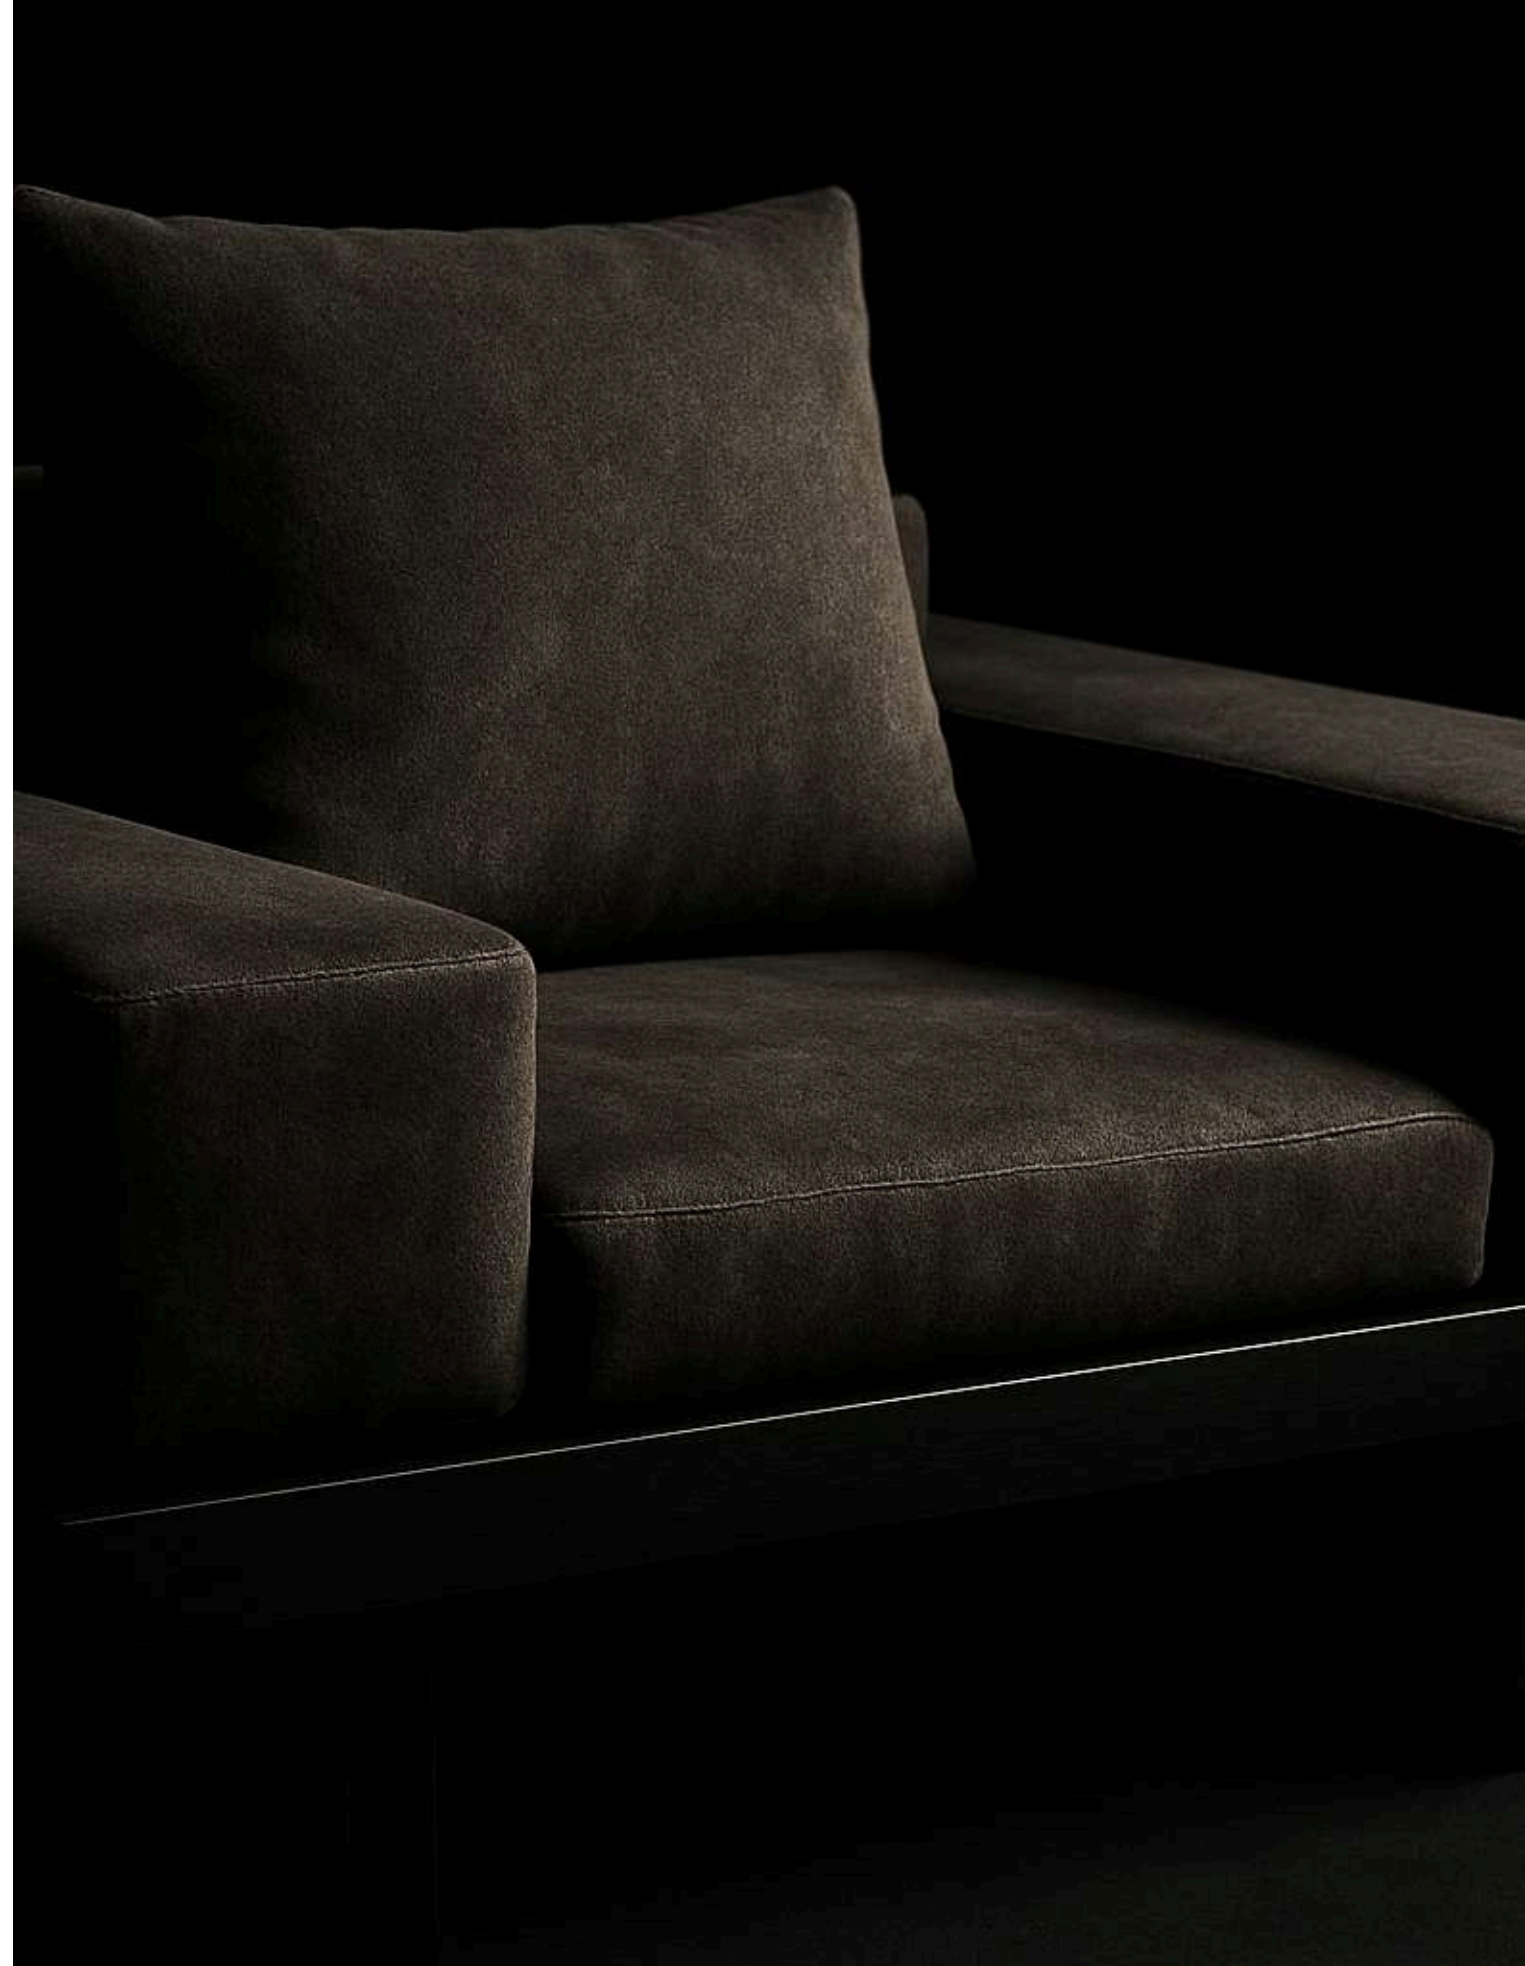

KYOTO

The Strato Sofa is defined by its architectural presence and refined proportions. Inspired by the linear language of modernist design, its structured silhouette is softened by deep, block-style cushions and subtle textural contrast. Framed in warm wood paneling with a low, grounded profile, Strato offers a feeling of stability and quiet elegance. Perfect for contemporary living spaces, creative lounges, or hospitality settings, Strato delivers both sculptural impact and enduring comfort— where every layer is designed to support, surround, and invite.

STRATO

The Strato Sofa is defined by its architectural presence and refined proportions. Inspired by the linear language of modernist design, its structured silhouette is softened by deep, block-style cushions and subtle textural contrast. Framed in warm wood paneling with a low, grounded profile, Strato offers a feeling of stability and quiet elegance. Perfect for contemporary living spaces, creative lounges, or hospitality settings, Strato delivers both sculptural impact and enduring comfort— where every layer is designed to support, surround, and invite.

NOIR

The Strato Sofa is defined by its architectural presence and refined proportions. Inspired by the linear language of modernist design, its structured silhouette is softened by deep, block-style cushions and subtle textural contrast. Framed in warm wood paneling with a low, grounded profile, Strato offers a feeling of stability and quiet elegance. Perfect for contemporary living spaces, creative lounges, or hospitality settings, Strato delivers both sculptural impact and enduring comfort— where every layer is designed to support, surround, and invite.