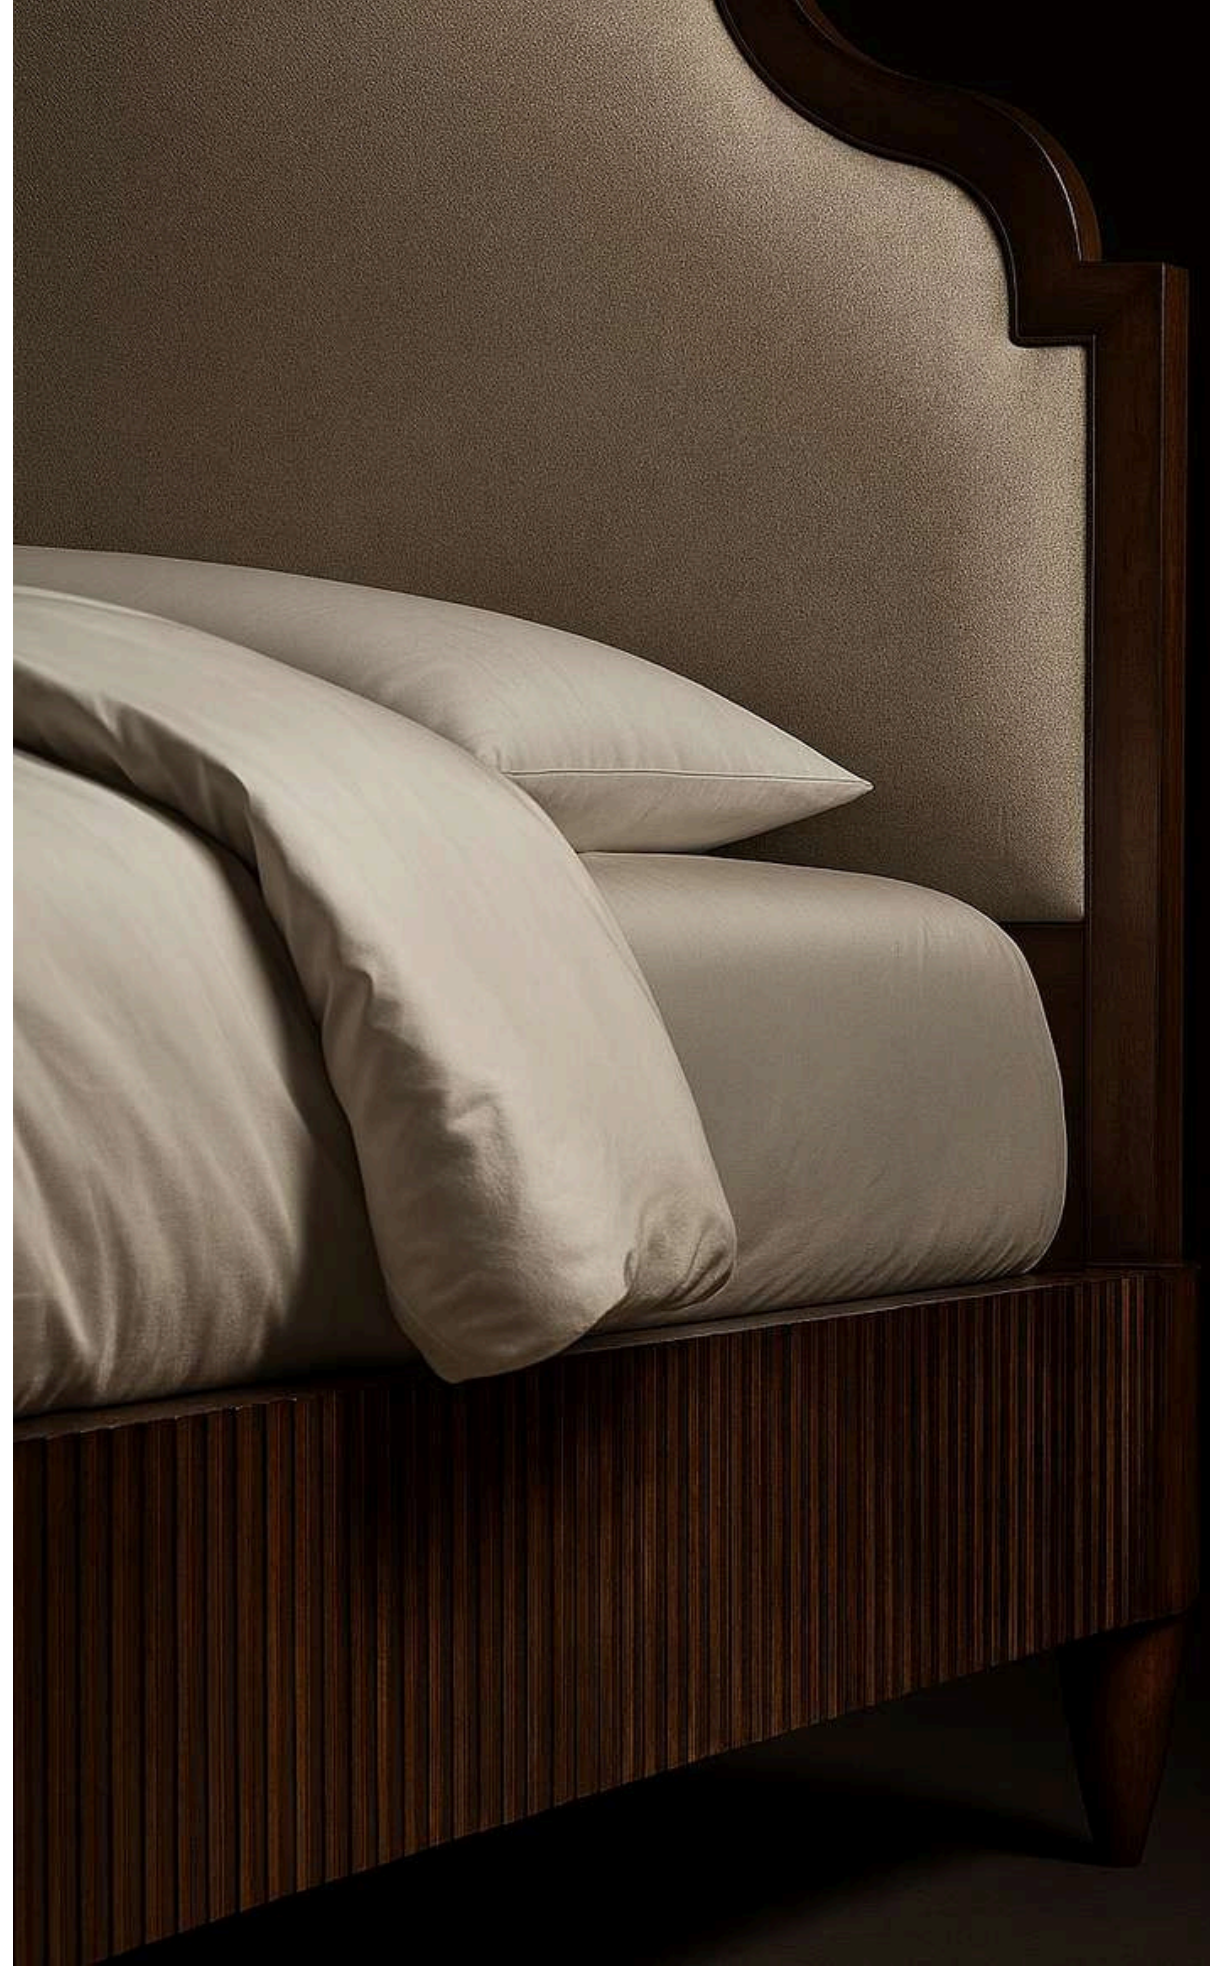

CADEN

The Caden Dining Chair blends refined simplicity with sculptural form. Its gently curved backrest embraces the sitter in comfort, while the open-back design brings a sense of lightness and elegance to any dining setting. Crafted from solid wood with a dark espresso finish, the structure's fluid lines contrast beautifully with the soft, upholstered seat and backrest in warm beige fabric. Balancing strength and grace, the Caden Chair complements both modern and classic interiors – an ideal piece for fine dining spaces, boutique hotels, and contemporary residences seeking quiet sophistication.