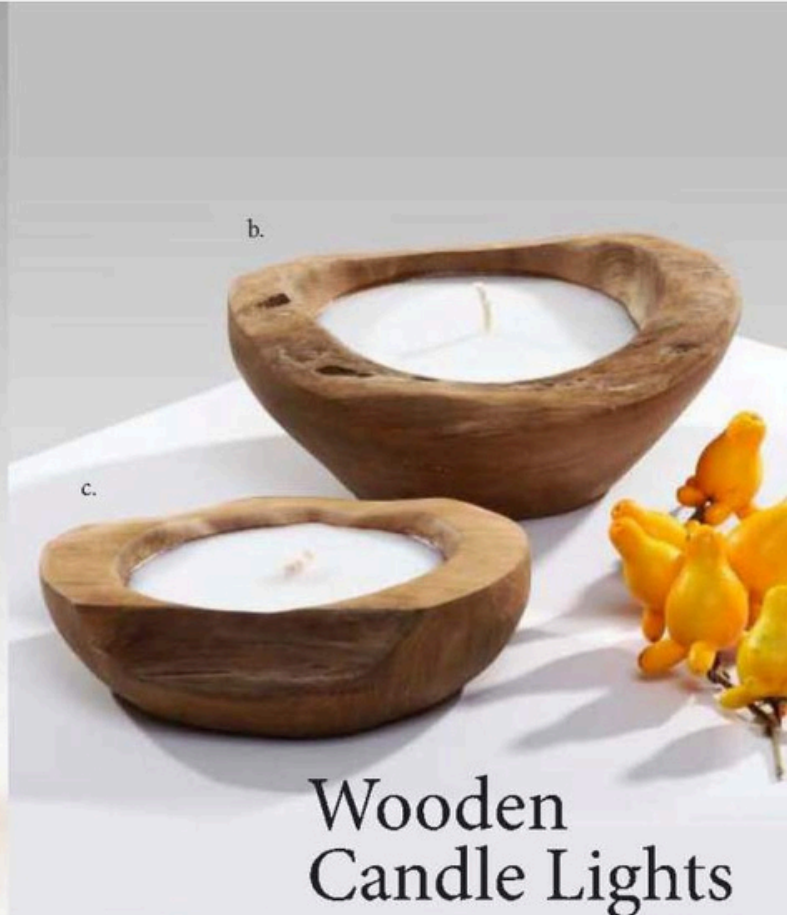

a.

Wood Block Candle Lights

- a. Curved Block
Set of 3 - 400798
- b. Straight Block
Set of 3 - 400801

b.

a. Bali Garden Lamp
400786

Wooden Candle Lights

- b. High Bowl 130924.40
- c. Low Bowl 130924.30
- d. Short Logs 131436.02
- e. High Logs 131436.01
- f. Logs candle refill 400755