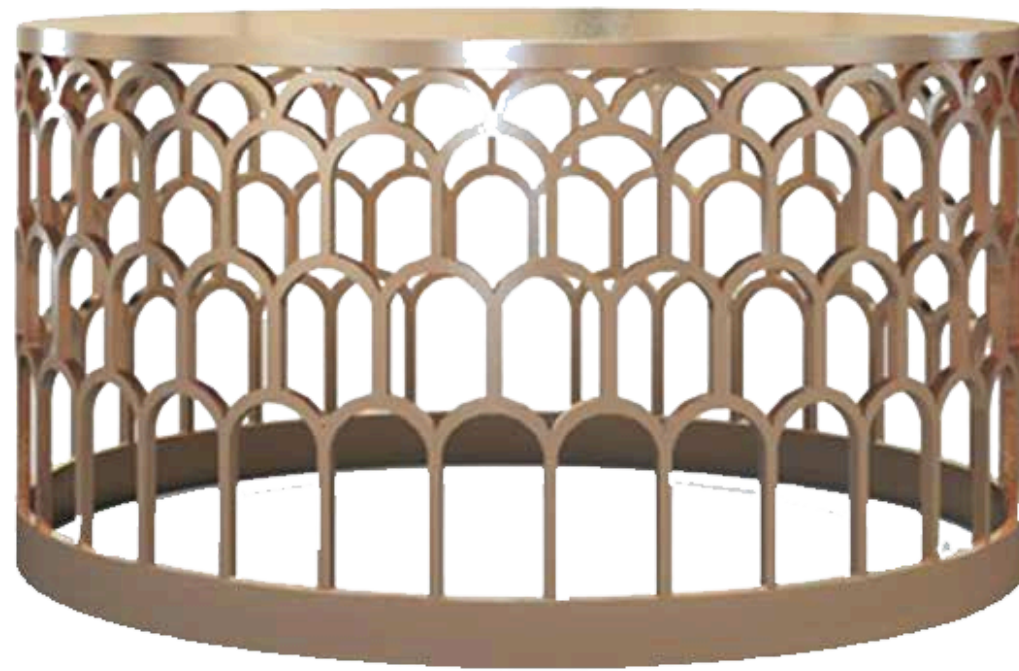

LEBAH COFFEE TABLE

Measurements
WidthXDepthXHeight (cm)
100 x 100 x 40

Material & Finishing
Brass

Material & Finishing
Teak

Measurements
WidthXDepthXHeight (cm)
80 x 80 x 40

MATAHANA COFFEE TABLE

MAHALONA COFFEE TABLE

Measurements

Width X Depth X Height (cm)

80 x 80 x 40

Material & Finishing

Brass

MAHARANI COFFEE TABLE

Measurements

Width X Depth X Height(cm)