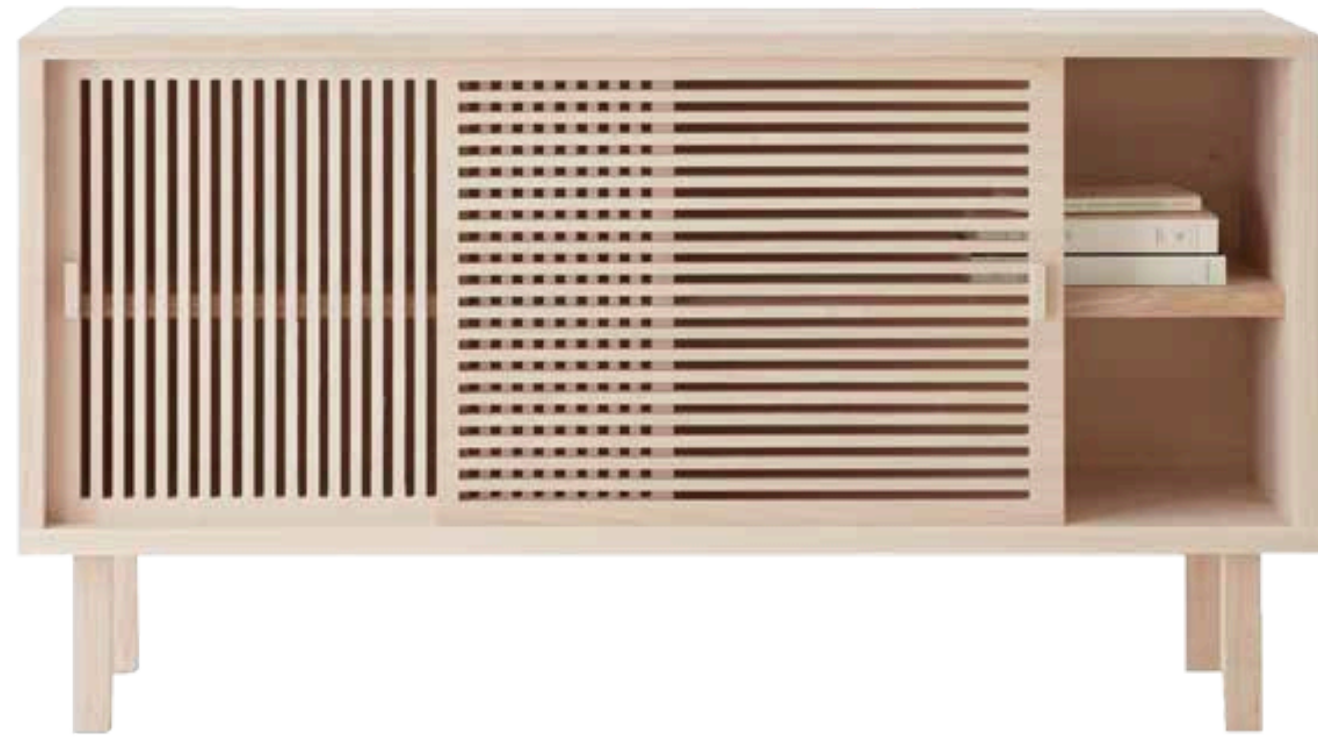

Measurements
WidthXDepthXHeight (cm)

150 x 50 x 80

ISMAYA SIDE BOARD

BISMA SIDE BOARD

Measurements
WidthXDepthXHeight (cm)
150 x 40 x 75

Material & Finishing
Black Painted Mahogany with
Brass Legs and Knobs

Material & Finishing
White Carara Marble Top with Ash
Wood Body and Brass Legs and
Knobs

Measurements
Width X Depth X Height (cm)
150 x 50 x 80

KARNA SIDE BOARD

RUKMA SIDE BOARD

Measurements
WidthXDepthXHeight (cm)
150 x 50 x 60