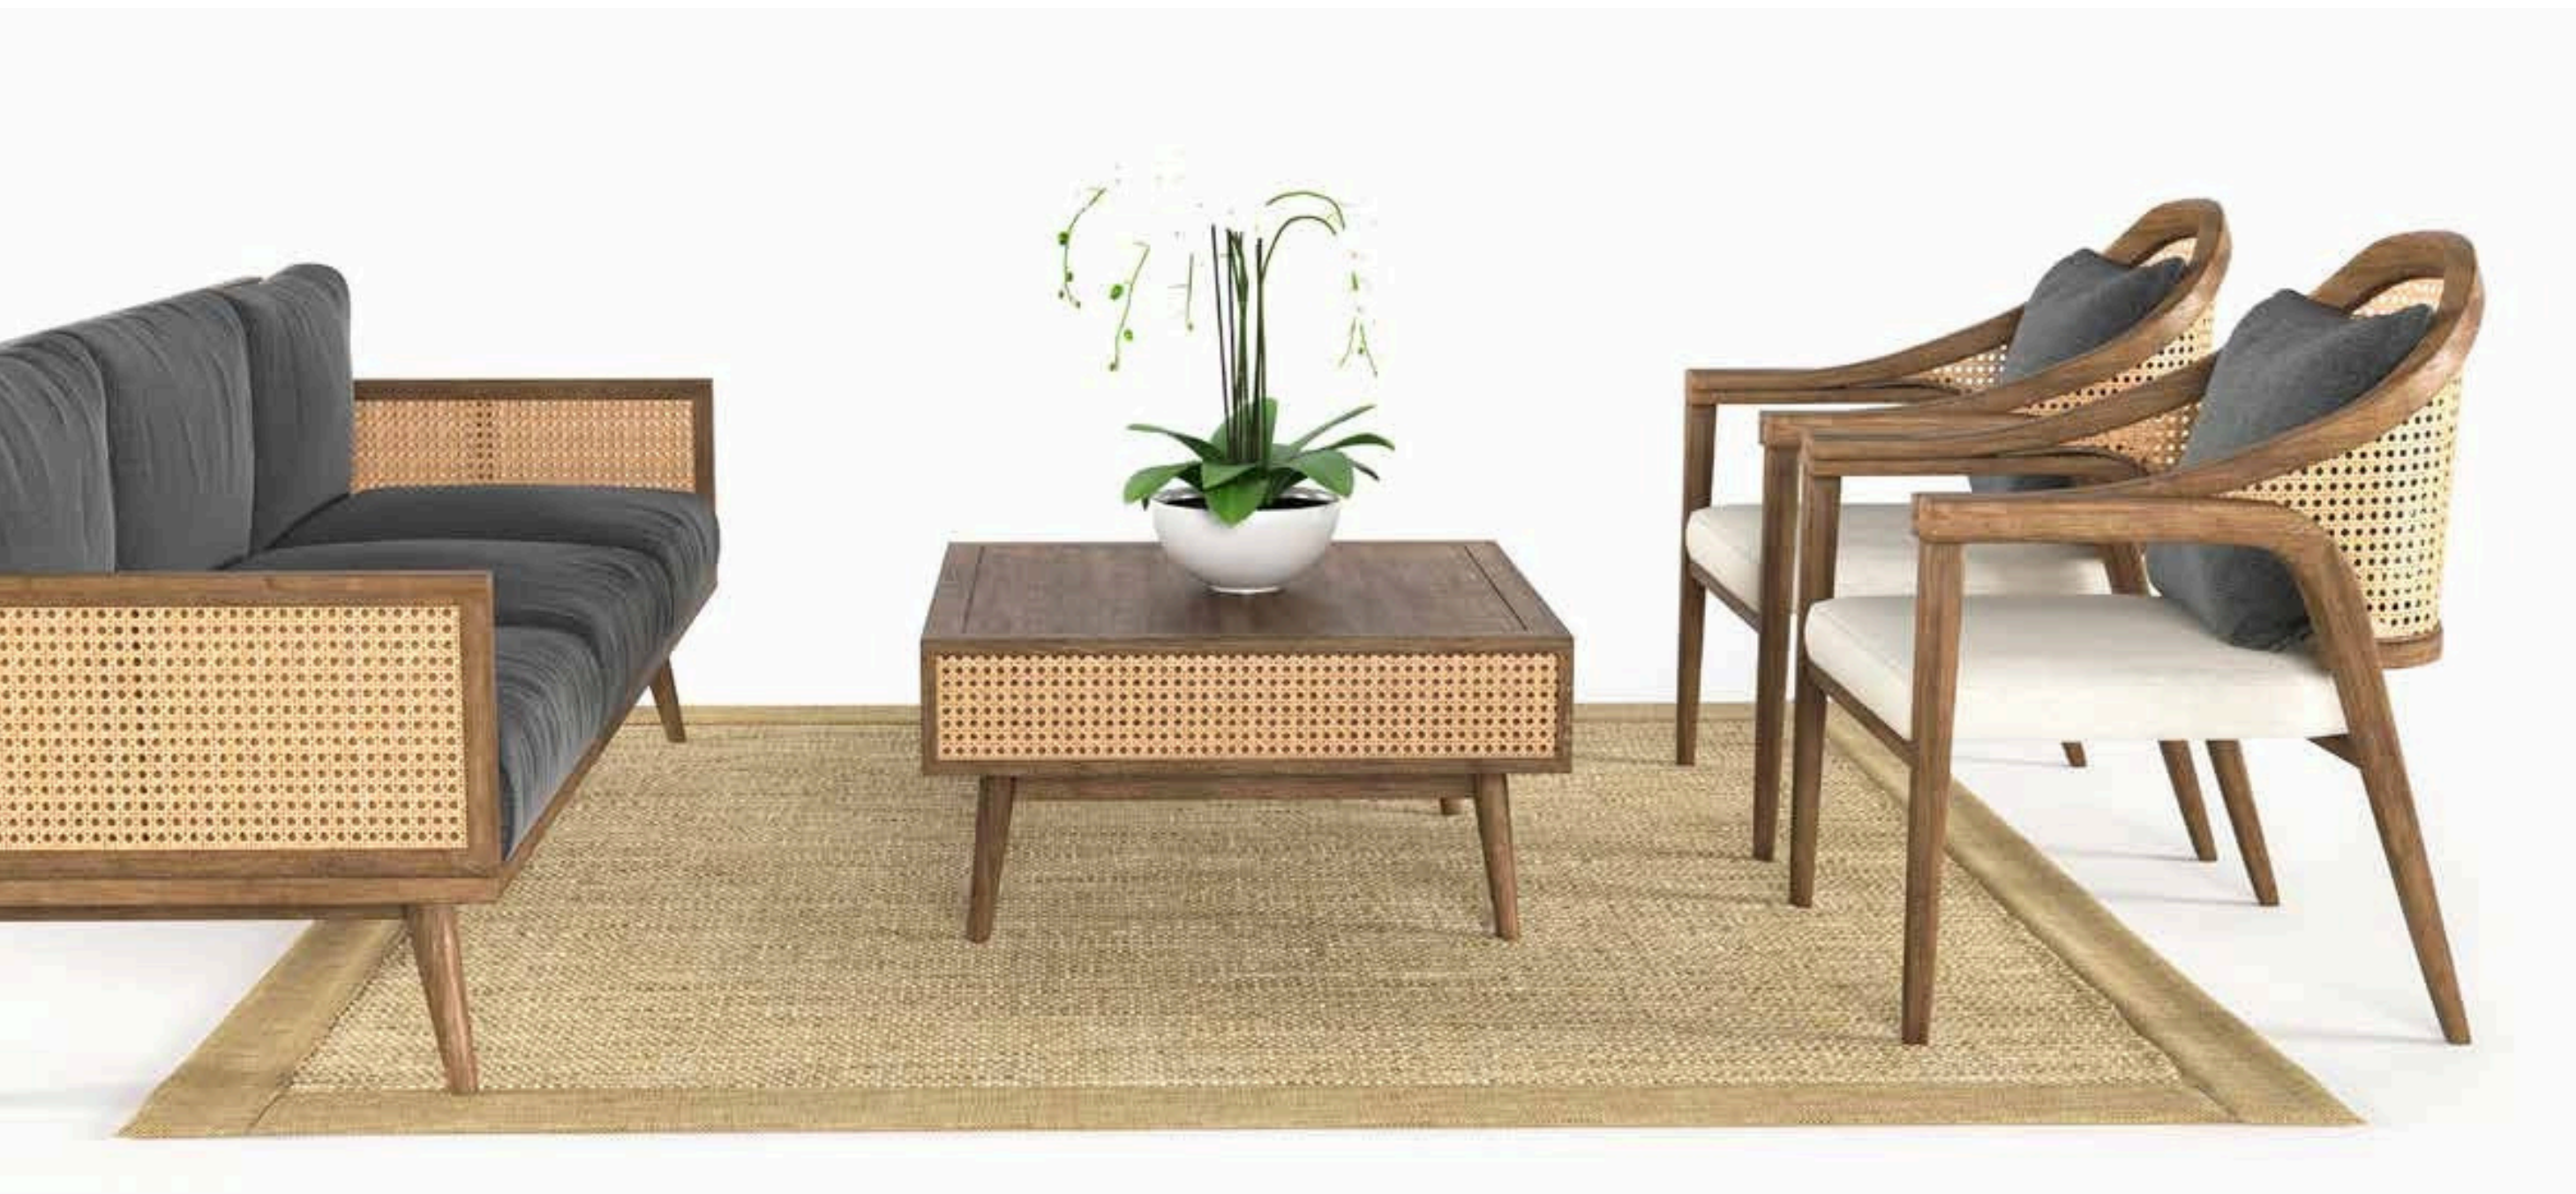

PRODUCT CATALOG

2.7 Volume 1 Collection

Most of our products are available in 3 variants of wood type.

Teak Wood

Ash Wood

Mahogany Wood

GARUDA

COLLECTION

Garuda collection style is inspired by ethnic Indonesian furniture combine with modern style. The detail silhouette of teak wood mixed with the rattan weaving creates the elegance of the design.

3 SEATER SOFA