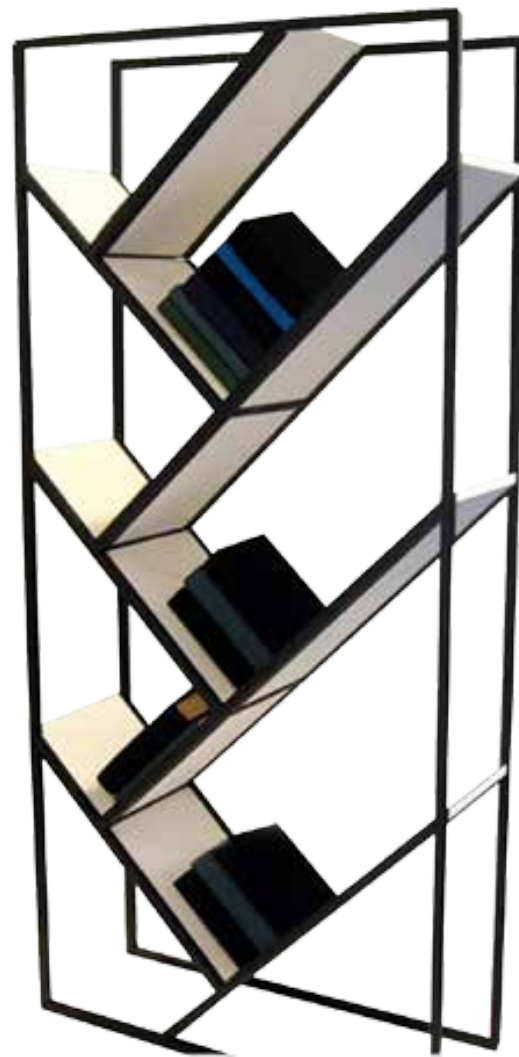

Material & Finishing

Teak Wood and Iron

ORCHARD BOOK SHELF

Measurements

Width X Depth X Height (cm)

120 x 30 x 200

Material & Finishing

Mahogany Shelf and Iron Frame