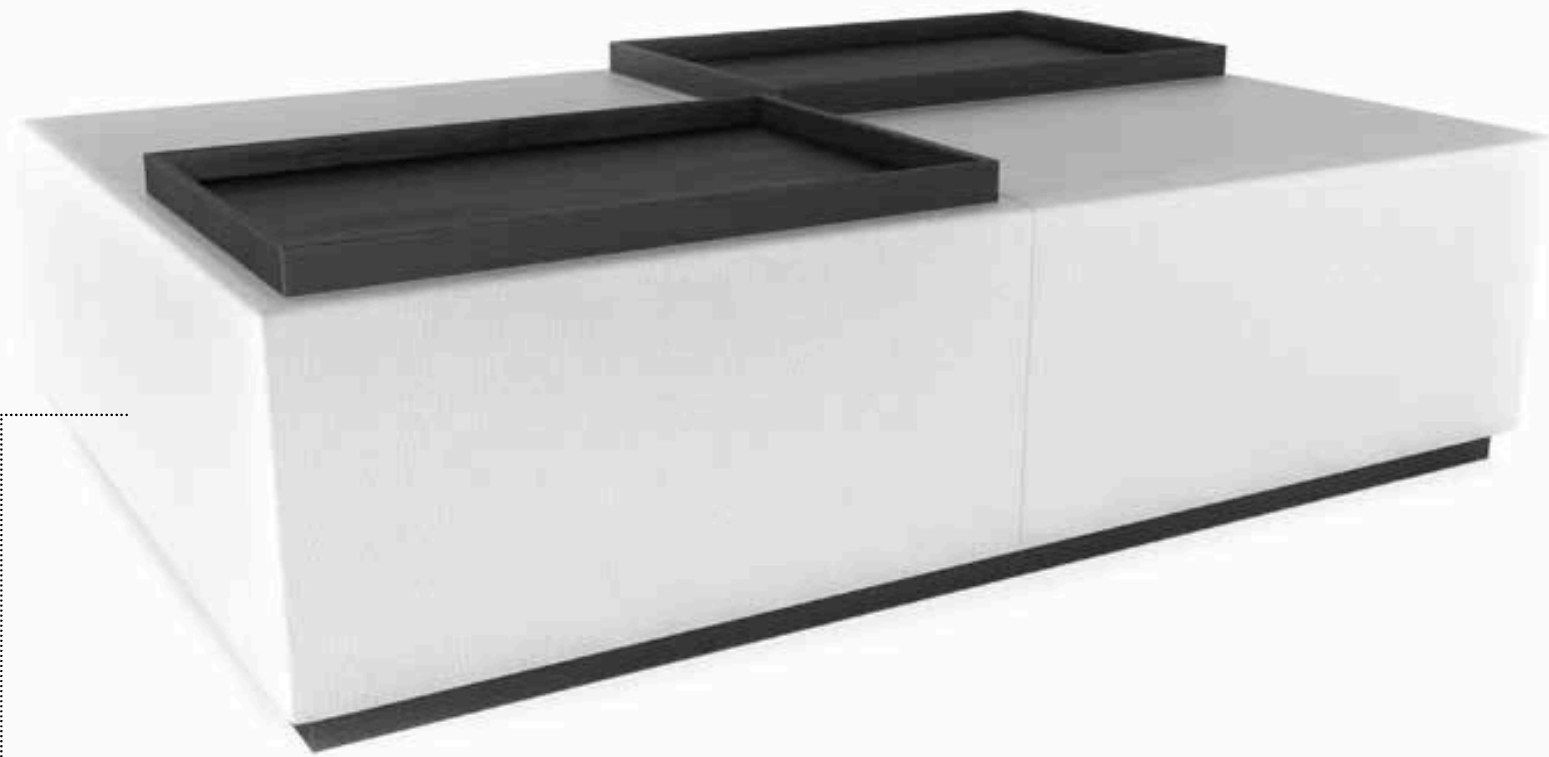

WidthXDepthXHeight (cm)

140 x 40 x 75

Material & Finishing

Iron Frame & Plywood
Sungkai Veneer

CONSOLE

COFFEE TABLE

Measurements
WidthXDepthXHeight (cm)
 150 x 100 x 40

Material & Finishing
 Plywood Frame,
 Sungkai Wood/ Ash
 Wood Leg & Leather