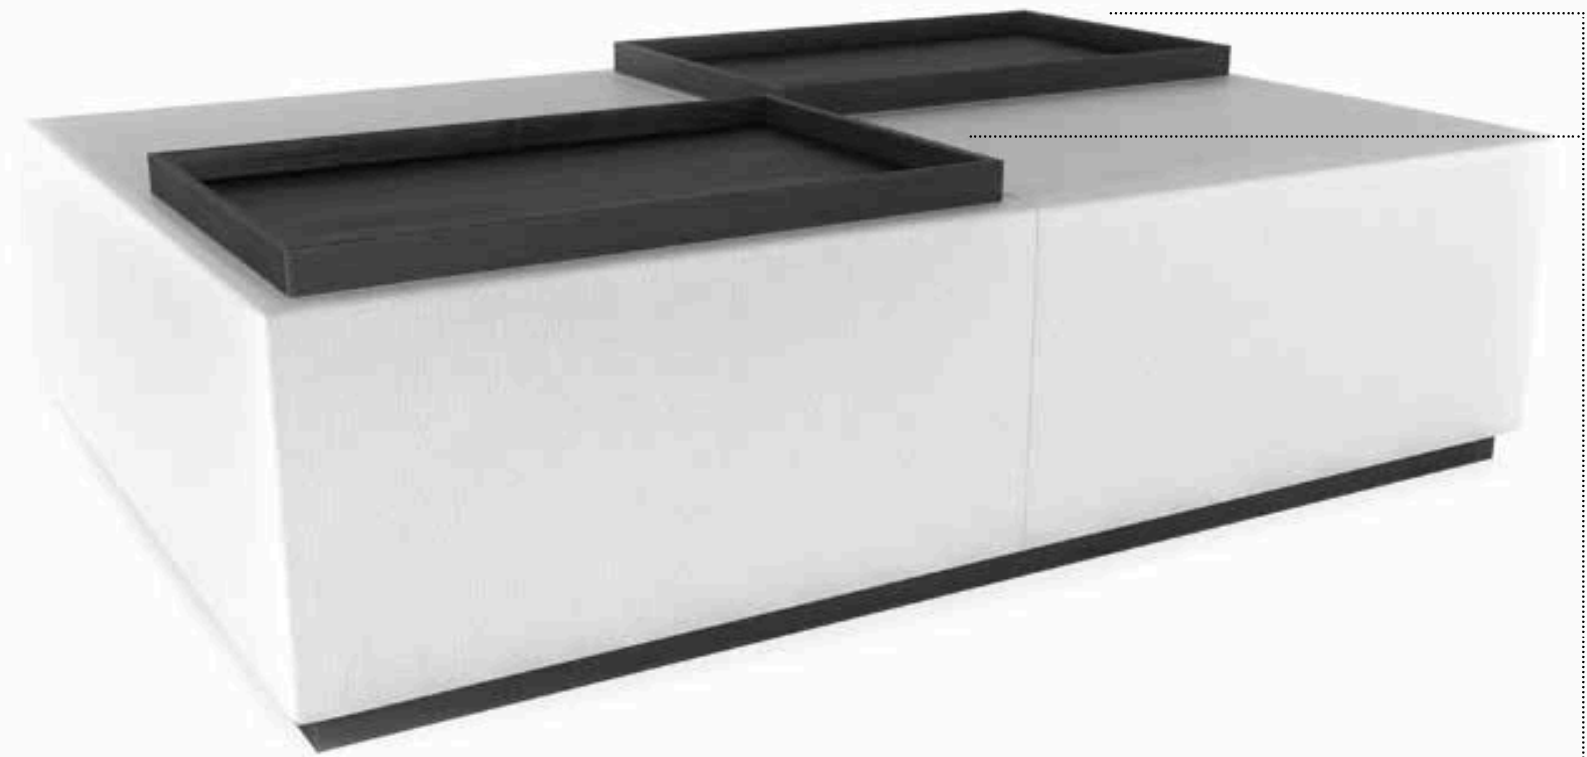

WidthXDepthXHeight (cm)

140 x 40 x 75

Material & Finishing

Iron Frame & Plywood
Sungkai Veneer

CONSOLE

COFFEE TABLE

Measurements
WidthXDepthXHeight (cm)
 150 x 100 x 40

Material & Finishing
 Plywood Frame,
 Sungkai Wood/ Ash
 Wood Leg & Leather