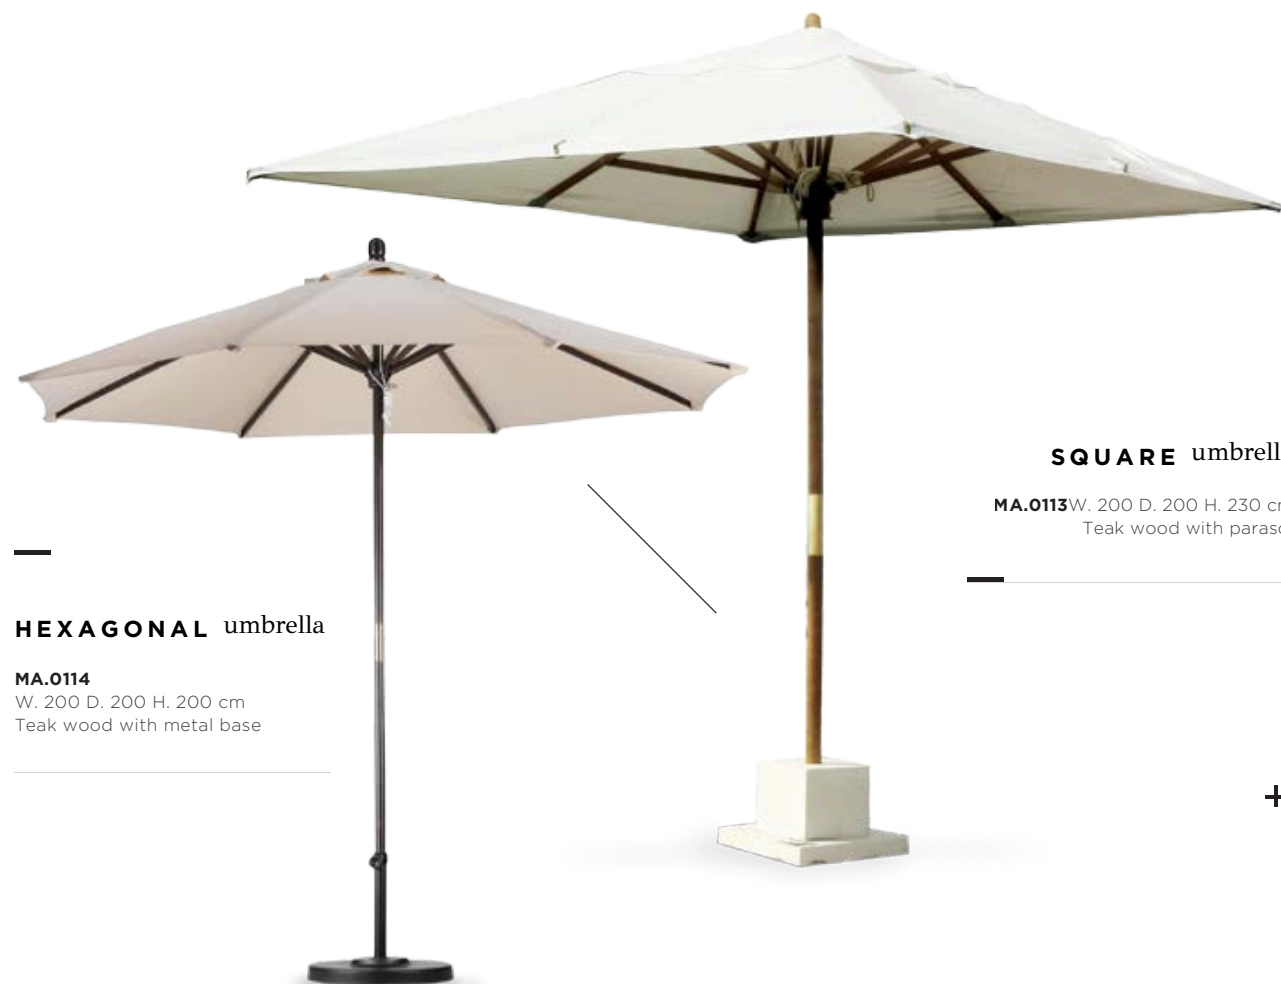

HEXAGONAL umbrella

MA.0114
W. 200 D. 200 H. 200 cm
Teak wood with metal base

SQUARE umbrella

MA.0113 W. 200 D. 200 H. 230 cm
Teak wood with parasol

+

- OUTDOOR -