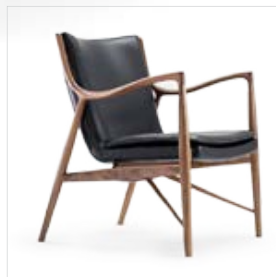

MA.0035
W. 66 D. 71 H. 91 cm
Teak wood